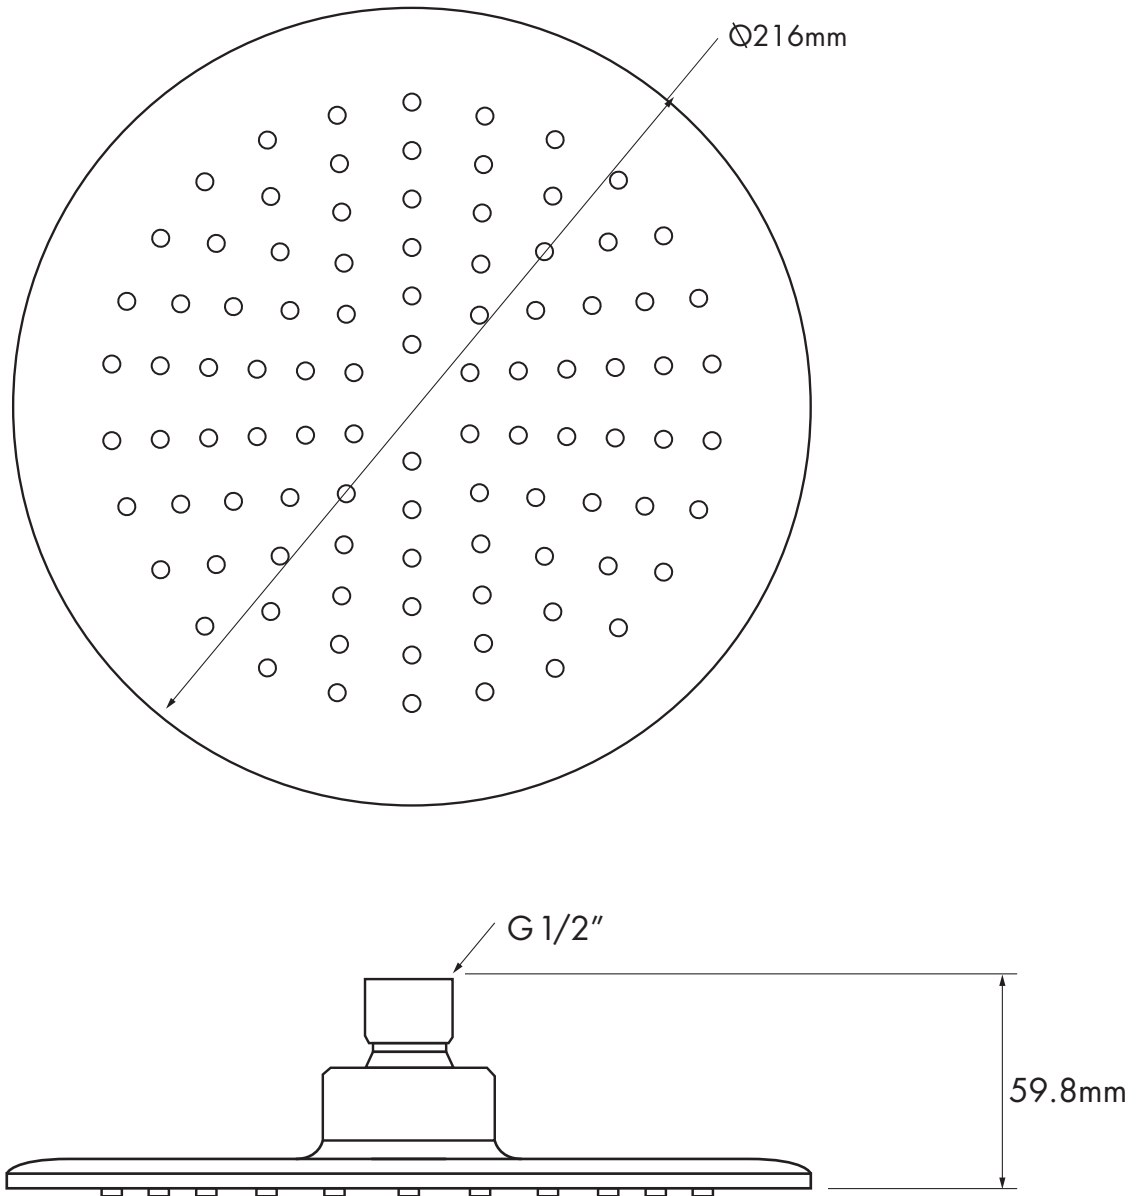

INO ROUND SHOWER HEAD - 216MM

IW-OH2812

DISTRIBUTED BY COLLIS MARKETING SERVICE

QUEENSLAND: BETHANIA T: 07 3805 6664 E: sales@collismarketing.com.au
VICTORIA: WEST HEIDELBERG T: 03 9457 3130 E: orders@collismarketing.com.au