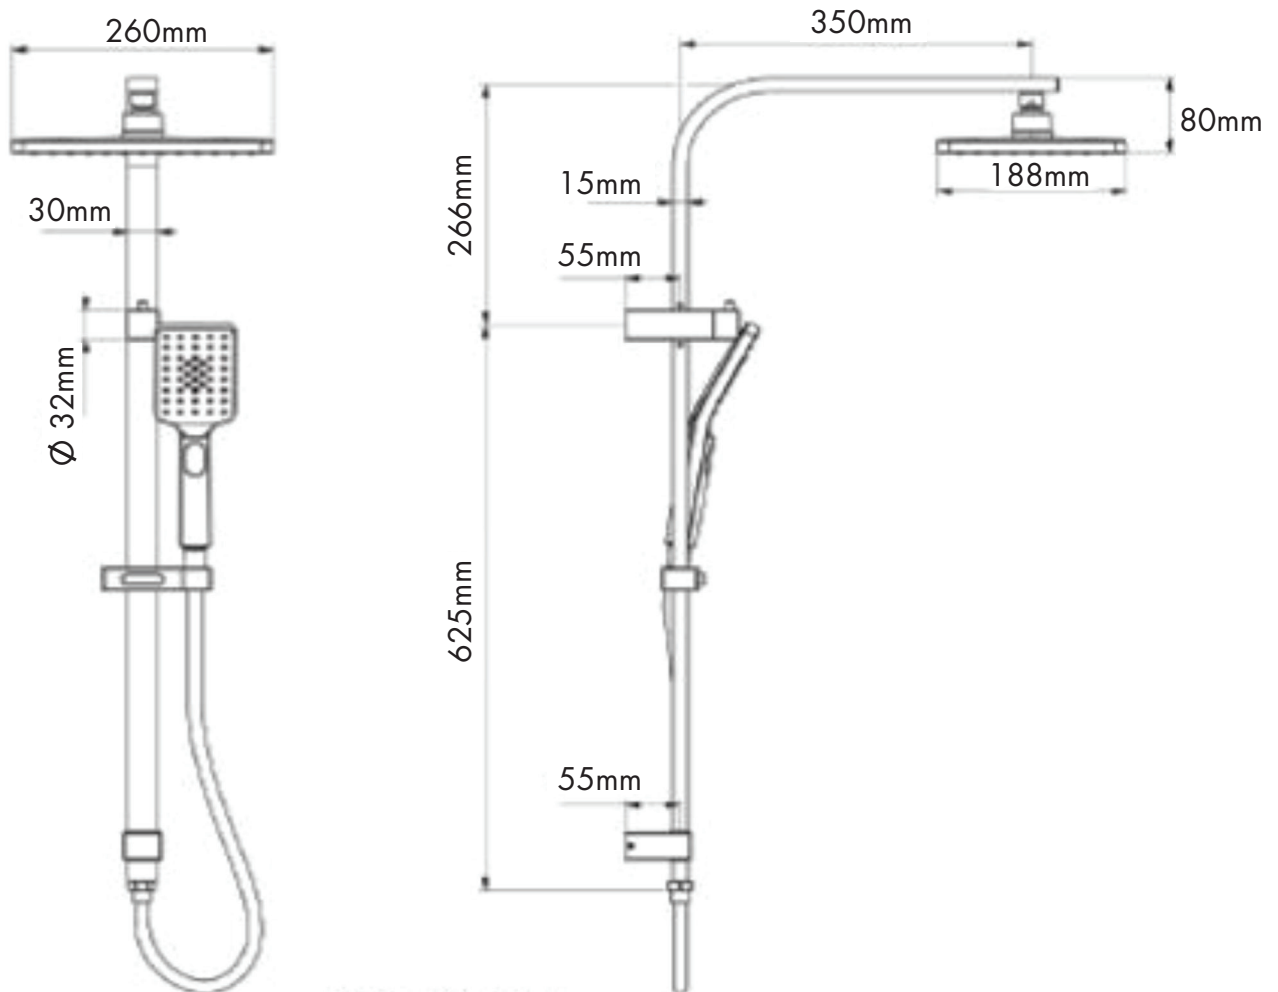

KAYE RECT. SHOWER COMBO-CHROME L1602A3

DISTRIBUTED BY COLLIS MARKETING SERVICE

QUEENSLAND: BETHANIA T: 07 3805 6664 E: sales@collismarketing.com.au

VICTORIA: WEST HEIDELBERG T: 03 9457 3130 E: orders@collismarketing.com.au