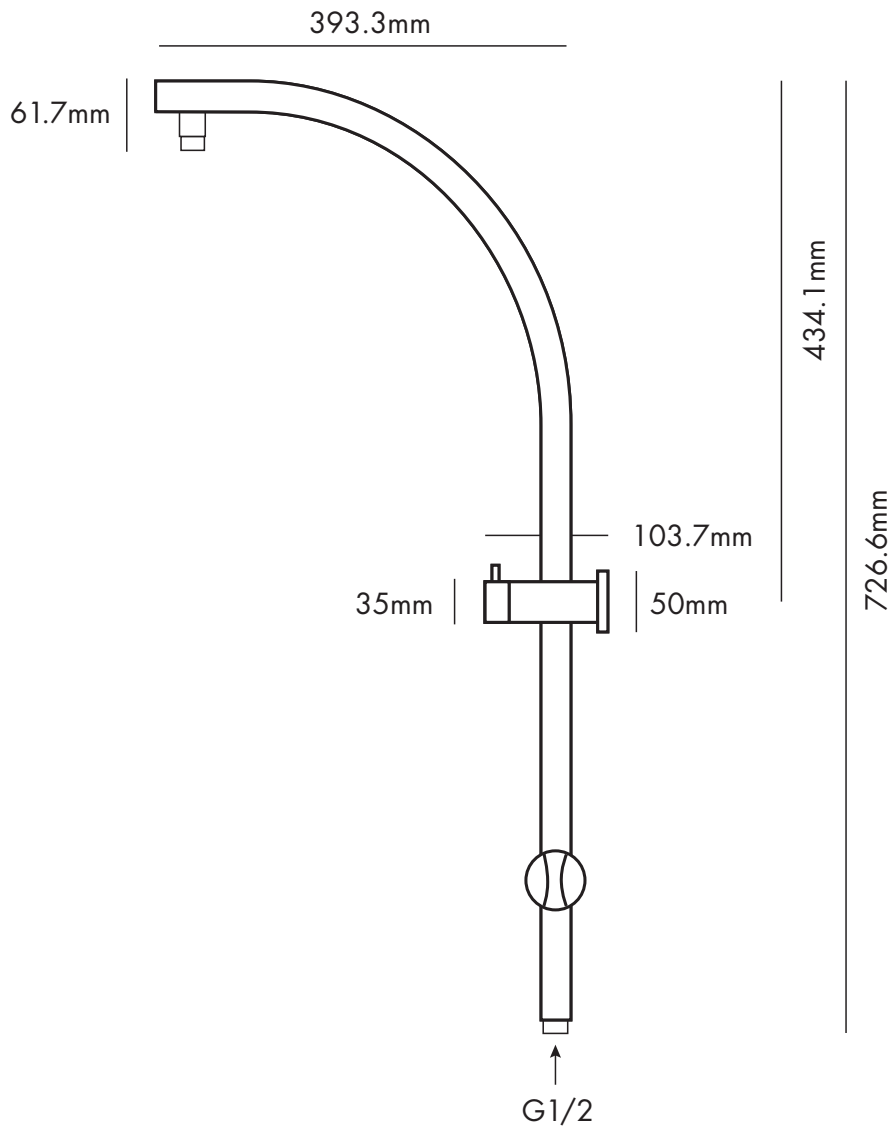

CURVED COMBO - SHORT TAIL

DISTRIBUTED BY COLLIS REAL SHOWERS

46 KORONG ROAD HEIDELBERG WEST

EMAIL: sales@collisrealshowers.com.au PHONE: 03 94573130

www.collisrealshowers.com.au