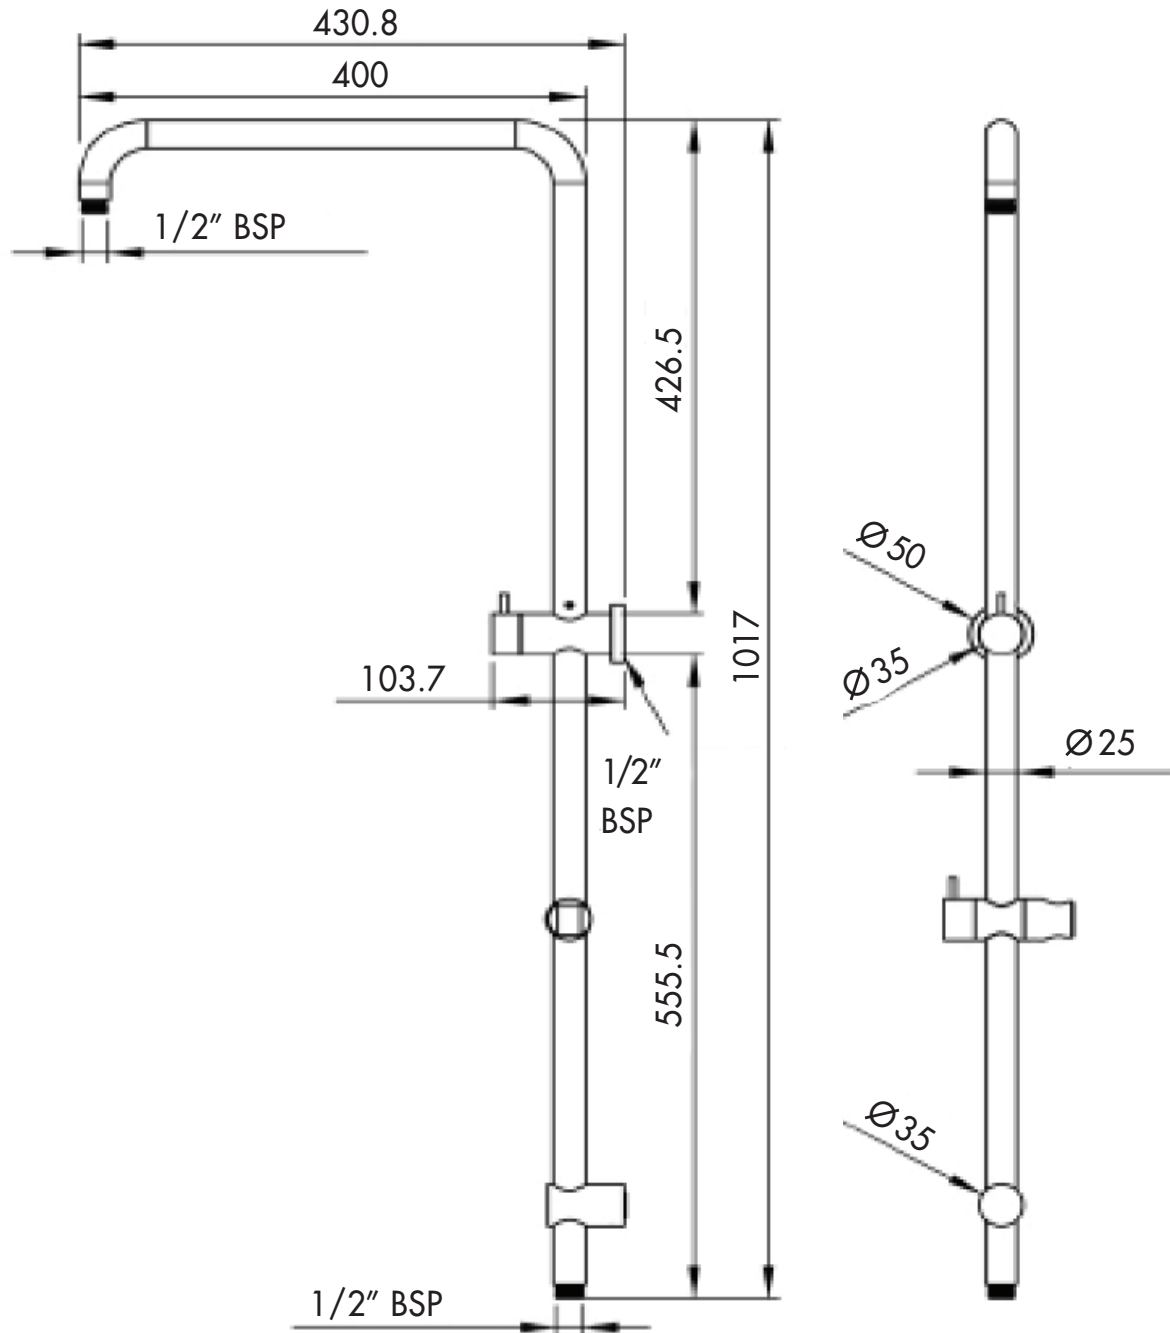

FULL COMBO RAIL

DISTRIBUTED BY COLLIS REAL SHOWERS

46 KORONG ROAD HEIDELBERG WEST

EMAIL: sales@collisrealshowers.com.au PHONE: 03 94573130

www.collisrealshowers.com.au