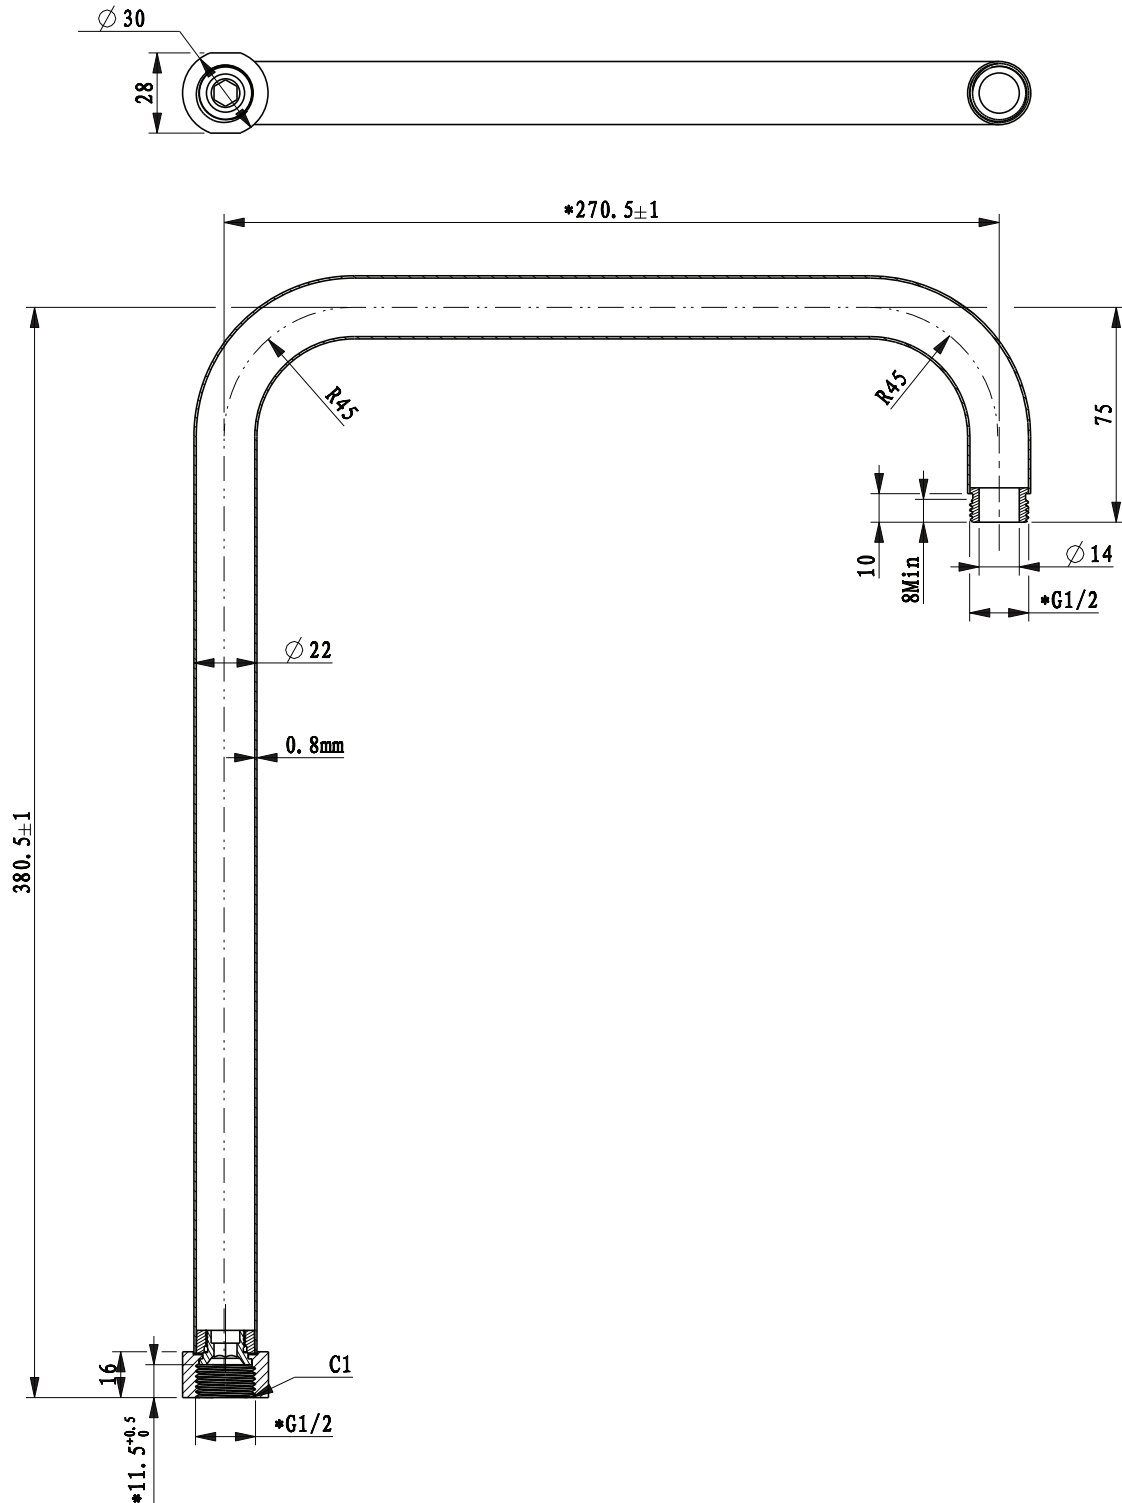

HIGH RISE SHOWER ARM – MATTE BLACK

HRSA8-MB

DISTRIBUTED BY COLLIS REAL SHOWERS

46 KORONG ROAD HEIDELBERG WEST

EMAIL: sales@collisrealshowers.com.au PHONE: 03 94573130

www.collisrealshowers.com.au