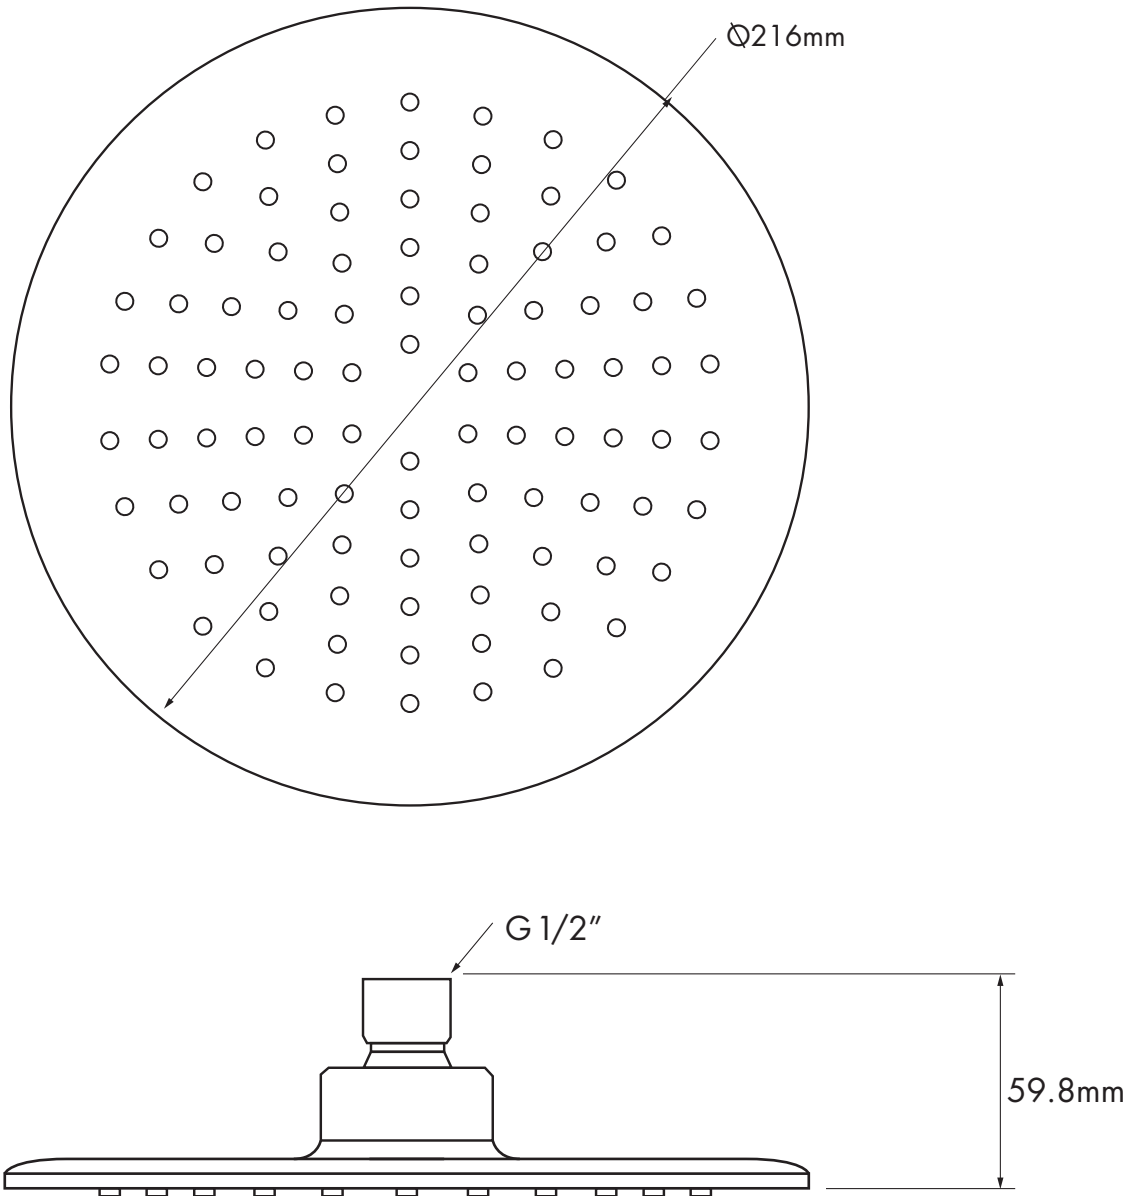

### INO ROUND SHOWER HEAD - 216MM

IW-OH2812

**DISTRIBUTED BY COLLIS REAL SHOWERS**

46 KORONG ROAD HEIDELBERG WEST

EMAIL: [sales@collisrealshowers.com.au](mailto:sales@collisrealshowers.com.au) PHONE: 03 94573130