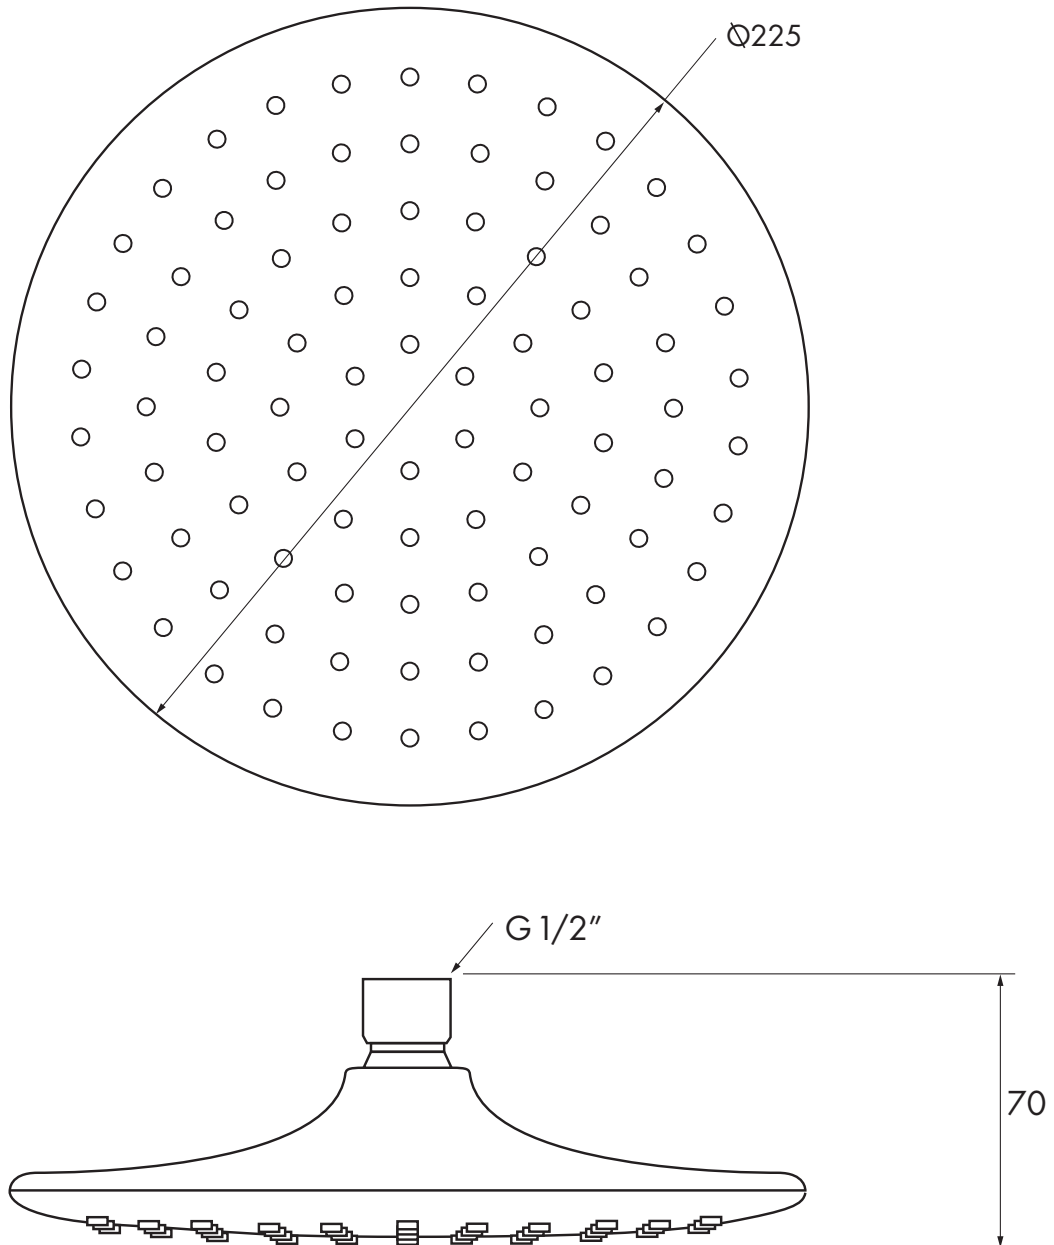

INO ROUND SHOWER HEAD - 225MM

IW-OH2712

DISTRIBUTED BY COLLIS REAL SHOWERS

46 KORONG ROAD HEIDELBERG WEST

EMAIL: sales@collisrealshowers.com.au PHONE: 03 94573130

www.collisrealshowers.com.au