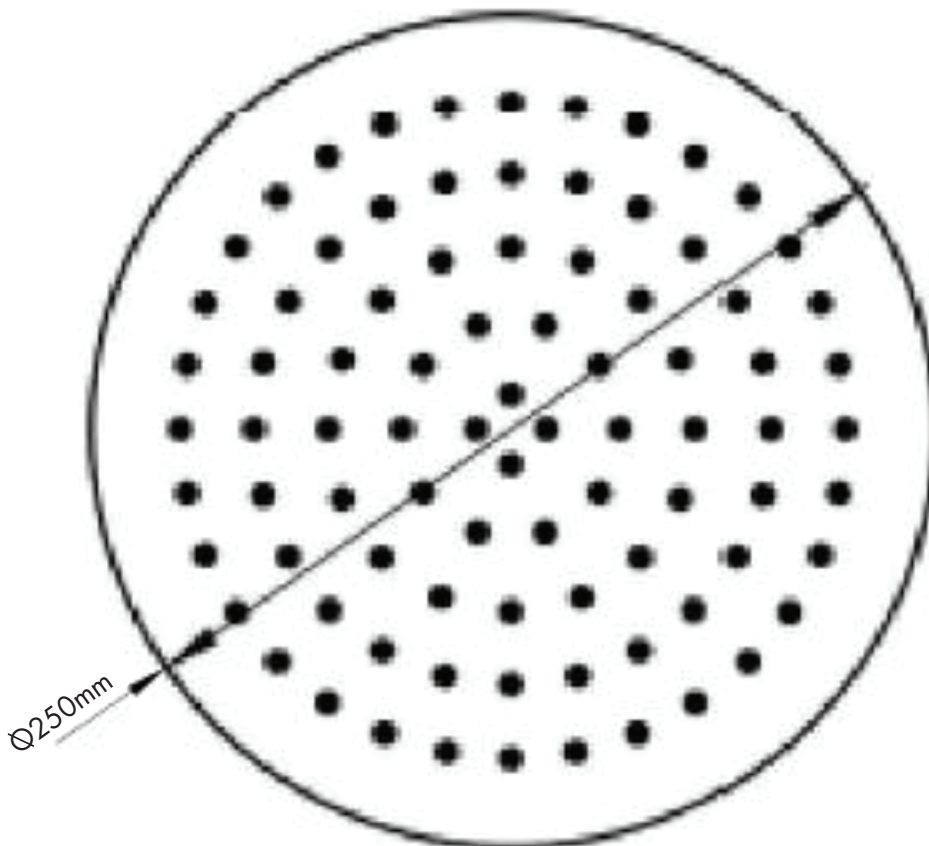

INO ROUND STAINLESS STEEL SHOWER HEAD 250MM – MATTE BLACK

IW-SUS5500-10MB

DISTRIBUTED BY COLLIS REAL SHOWERS

46 KORONG ROAD HEIDELBERG WEST

EMAIL: sales@collisrealshowers.com.au PHONE: 03 94573130

www.collisrealshowers.com.au