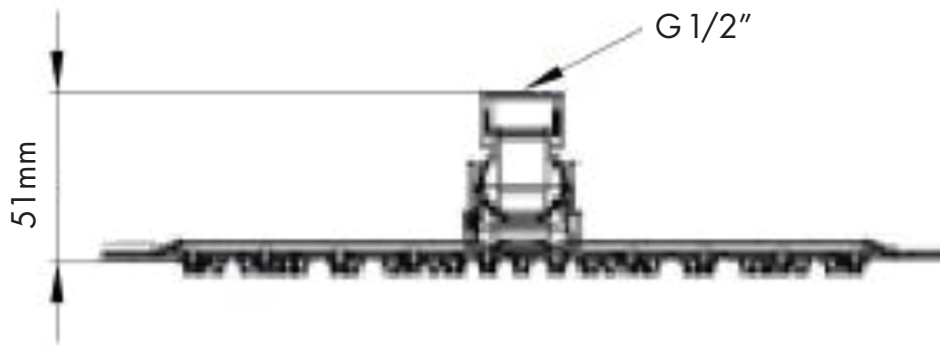

INO ROUND STAINLESS STEEL SHOWER HEAD 250MM – MATTE BLACK

IW-SUS5500-10MB

DISTRIBUTED BY COLLIS REAL SHOWERS

46 KORONG ROAD HEIDELBERG WEST

EMAIL: sales@collisrealshowers.com.au PHONE: 03 94573130

www.collisrealshowers.com.au