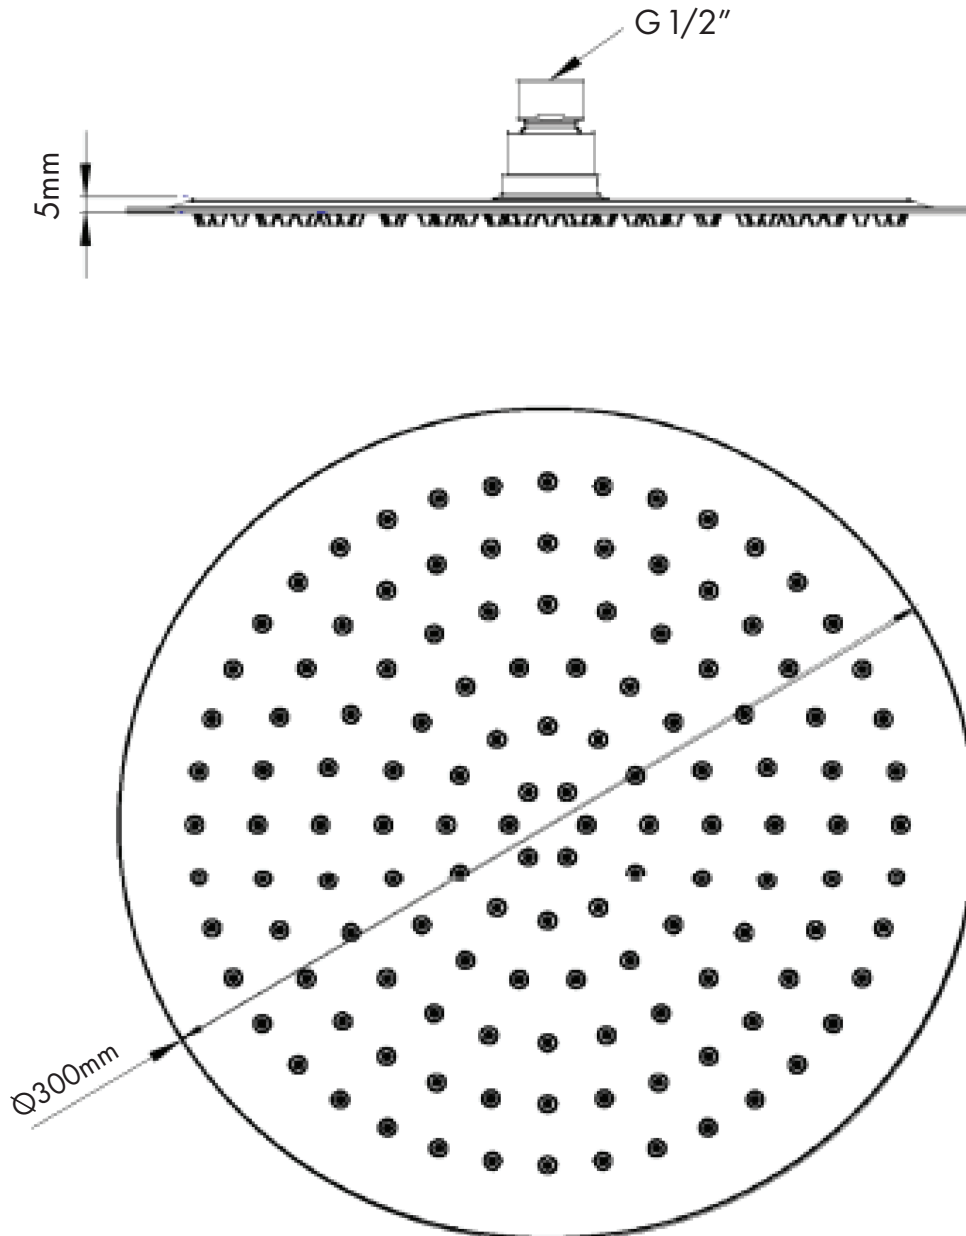

INO ROUND STAINLESS STEEL SHOWER HEAD 300MM – MATTE BLACK

IW-SUS5500-12MB

DISTRIBUTED BY COLLIS REAL SHOWERS

46 KORONG ROAD HEIDELBERG WEST

EMAIL: sales@collisrealshowers.com.au PHONE: 03 94573130

www.collisrealshowers.com.au