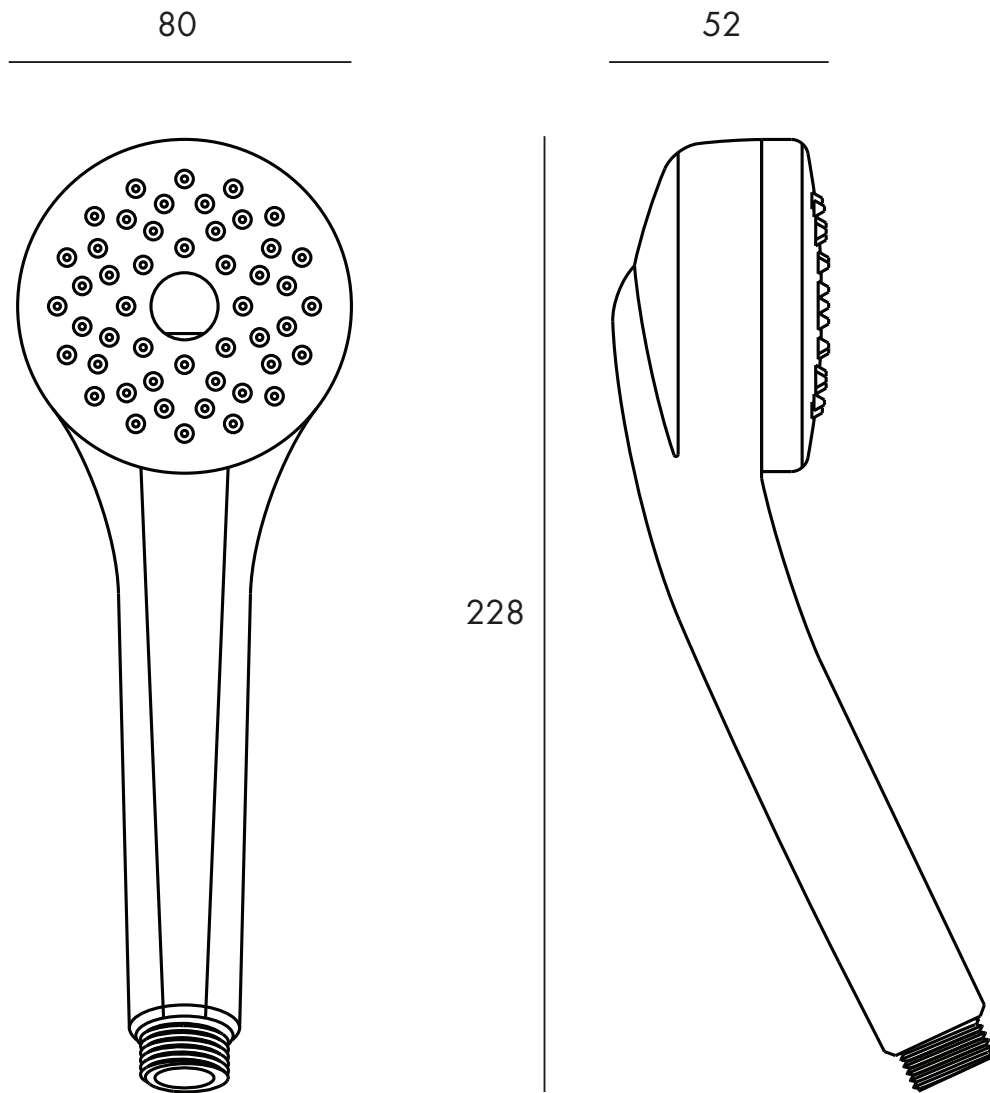

LIMPIDA 1F HANDSET

LHS6

DISTRIBUTED BY COLLIS REAL SHOWERS

46 KORONG ROAD HEIDELBERG WEST

EMAIL: sales@collisrealshowers.com.au PHONE: 03 94573130

www.collisrealshowers.com.au