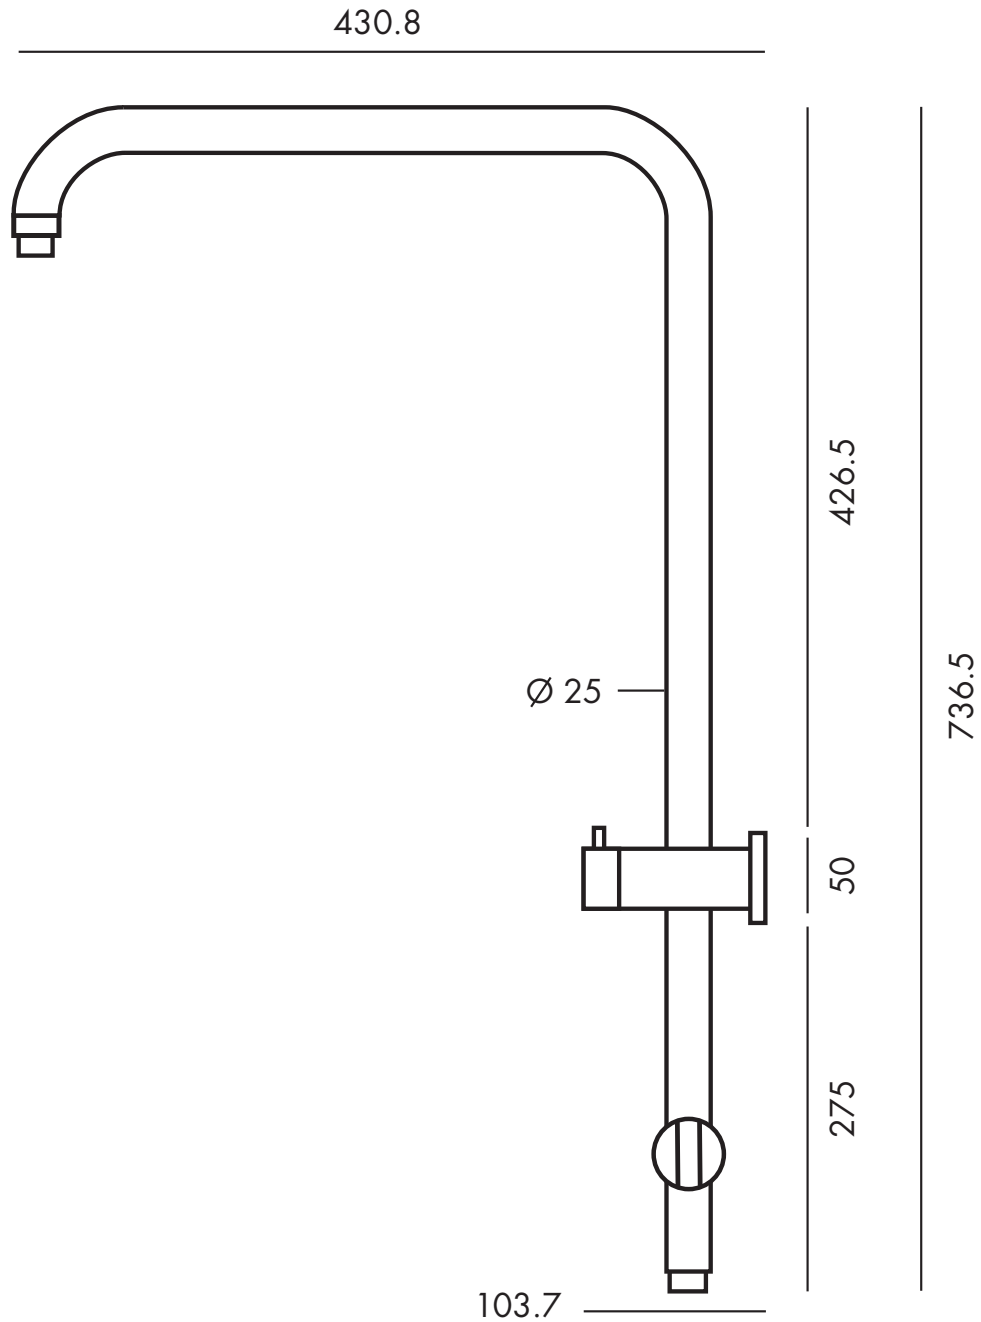

SHORT TAIL COMBO RAIL

DISTRIBUTED BY COLLIS REAL SHOWERS

46 KORONG ROAD HEIDELBERG WEST

EMAIL: sales@collisrealshowers.com.au PHONE: 03 94573130

www.collisrealshowers.com.au