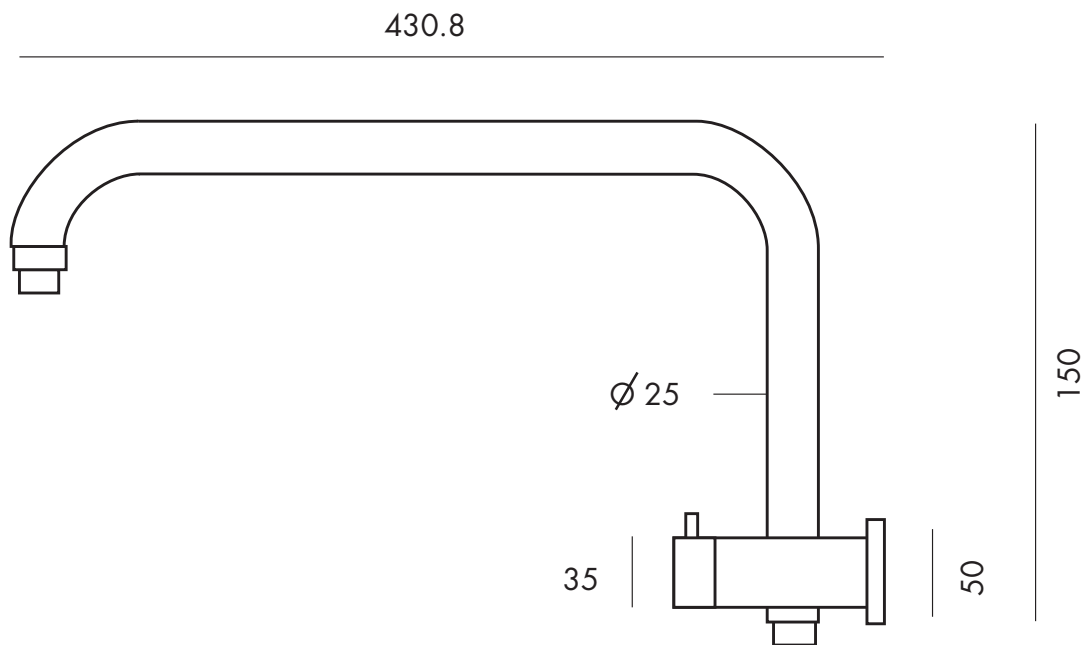

WILLOW HIGH RISE SHOWER ARM - 150

WHRSA8-150

DISTRIBUTED BY COLLIS REAL SHOWERS

46 KORONG ROAD HEIDELBERG WEST

EMAIL: sales@collisrealshowers.com.au PHONE: 03 94573130

www.collisrealshowers.com.au