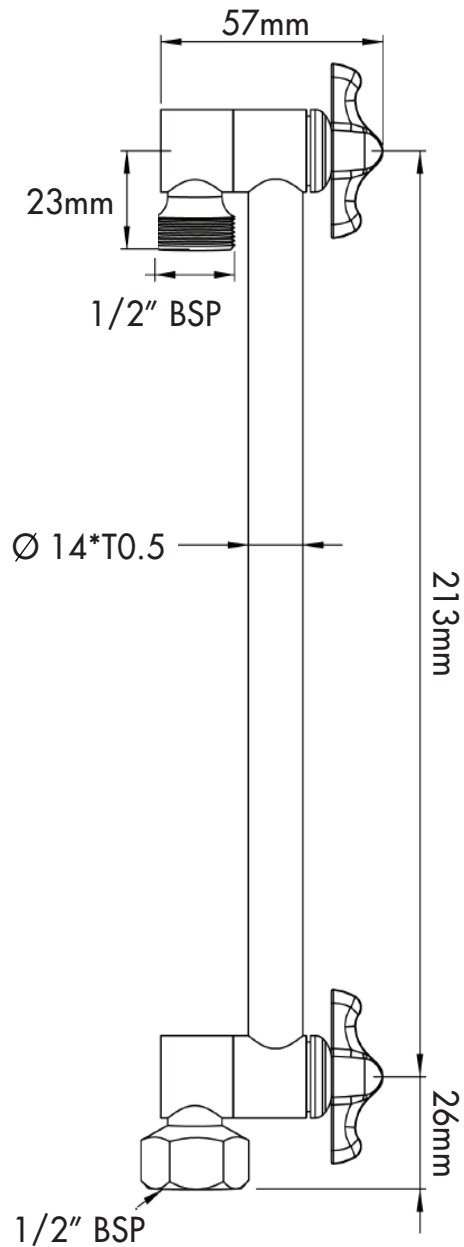

ALL DIRECTIONAL ARM

ADA8

DISTRIBUTED BY COLLIS REAL SHOWERS

5/10 MIRRA COURT, BUNDOORA VIC. 3083

EMAIL: sales@collisrealshowers.com.au PHONE: 03 94573130

www.collisrealshowers.com.au