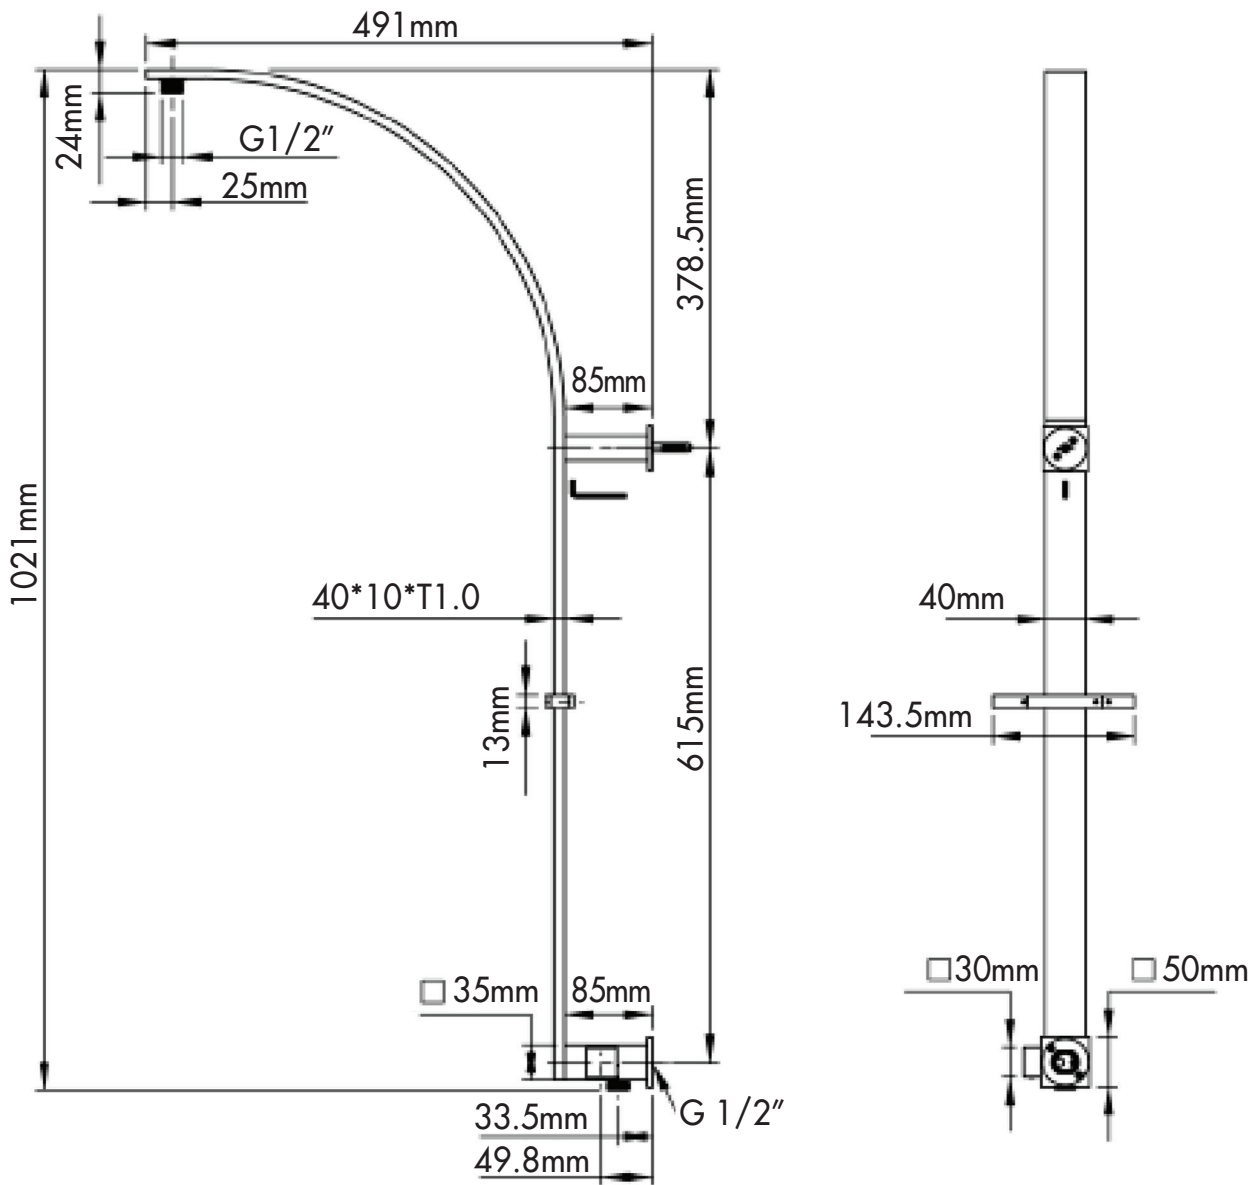

### FLAT UPSWEPT FULL COMBO RAIL – BOTTOM INLET FUS FCR10-BI

**DISTRIBUTED BY COLLIS REAL SHOWERS**

5/10 MIRRA COURT, BUNDOORA VIC. 3083

EMAIL: sales@collisrealshowers.com.au PHONE: 03 94573130

[www.collisrealshowers.com.au](http://www.collisrealshowers.com.au)