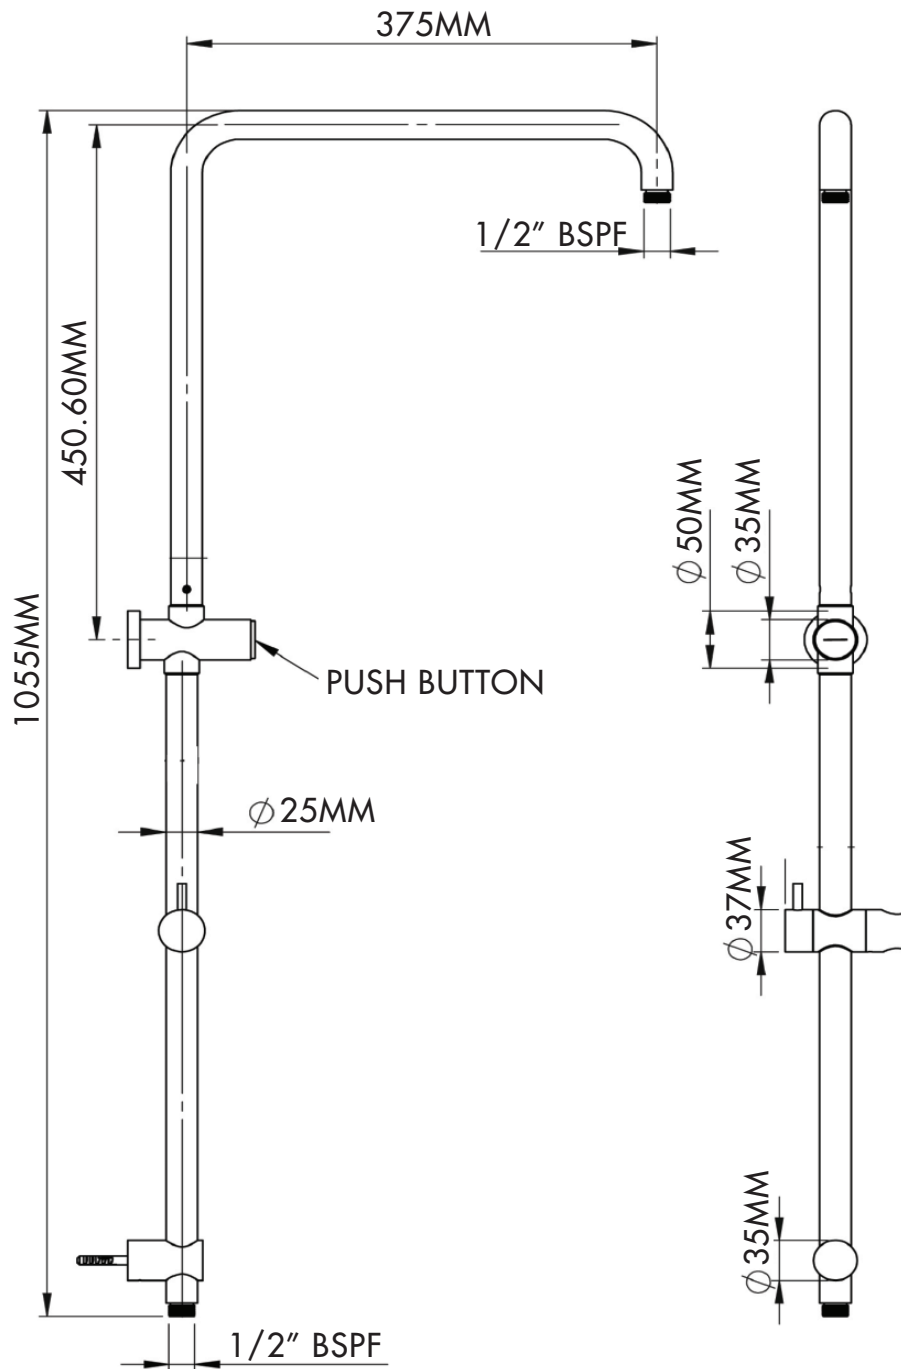

FULL COMBO RAIL - PUSH BUTTON FCR10-PB

DISTRIBUTED BY COLLIS REAL SHOWERS

5/10 MIRRA COURT, BUNDOORA VIC. 3083

EMAIL: sales@collisrealshowers.com.au PHONE: 03 94573130

www.collisrealshowers.com.au