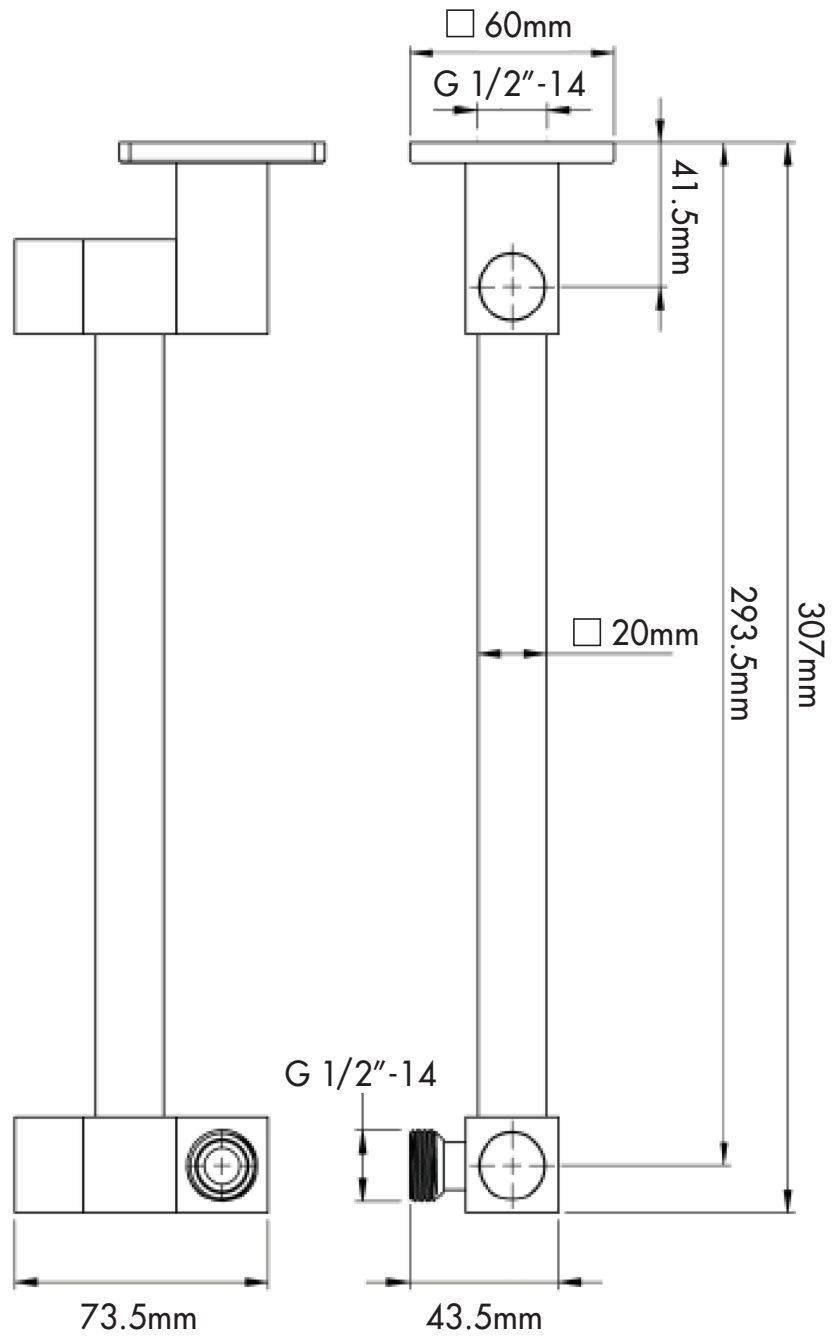

HEAVY DUTY ALL DIRECTIONAL SQUARE SHOWER ARM HADSQ20 SA8

DISTRIBUTED BY COLLIS REAL SHOWERS

5/10 MIRRA COURT, BUNDOORA VIC. 3083

EMAIL: sales@collisrealshowers.com.au PHONE: 03 94573130

www.collisrealshowers.com.au