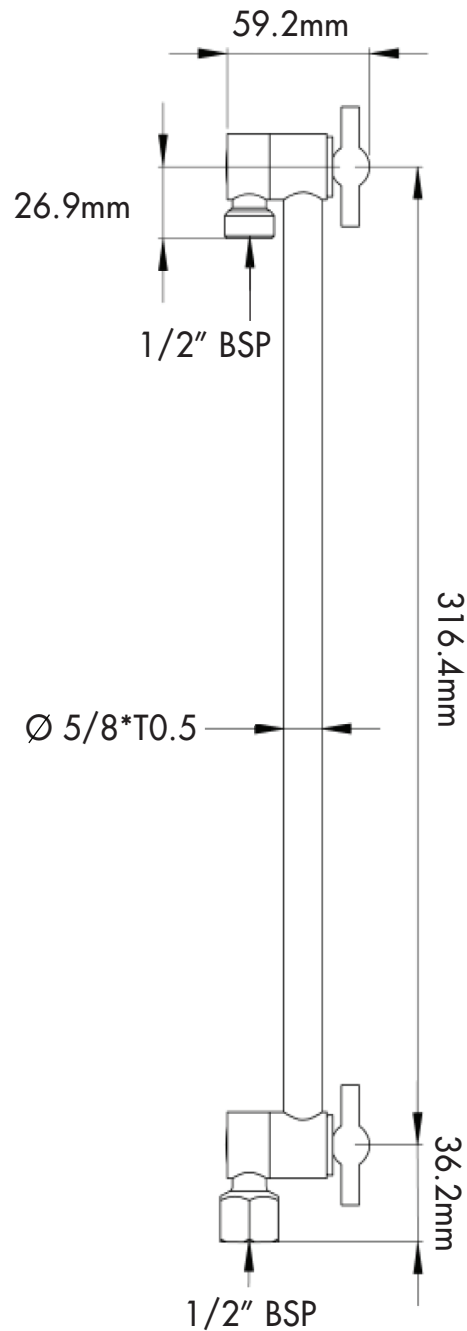

HEAVY DUTY SHOWER ARM – 350

HDSA8-350

(Overall length: 375mm)

DISTRIBUTED BY COLLIS REAL SHOWERS

5/10 MIRRA COURT, BUNDOORA VIC. 3083

EMAIL: sales@collisrealshowers.com.au PHONE: 03 94573130

www.collisrealshowers.com.au