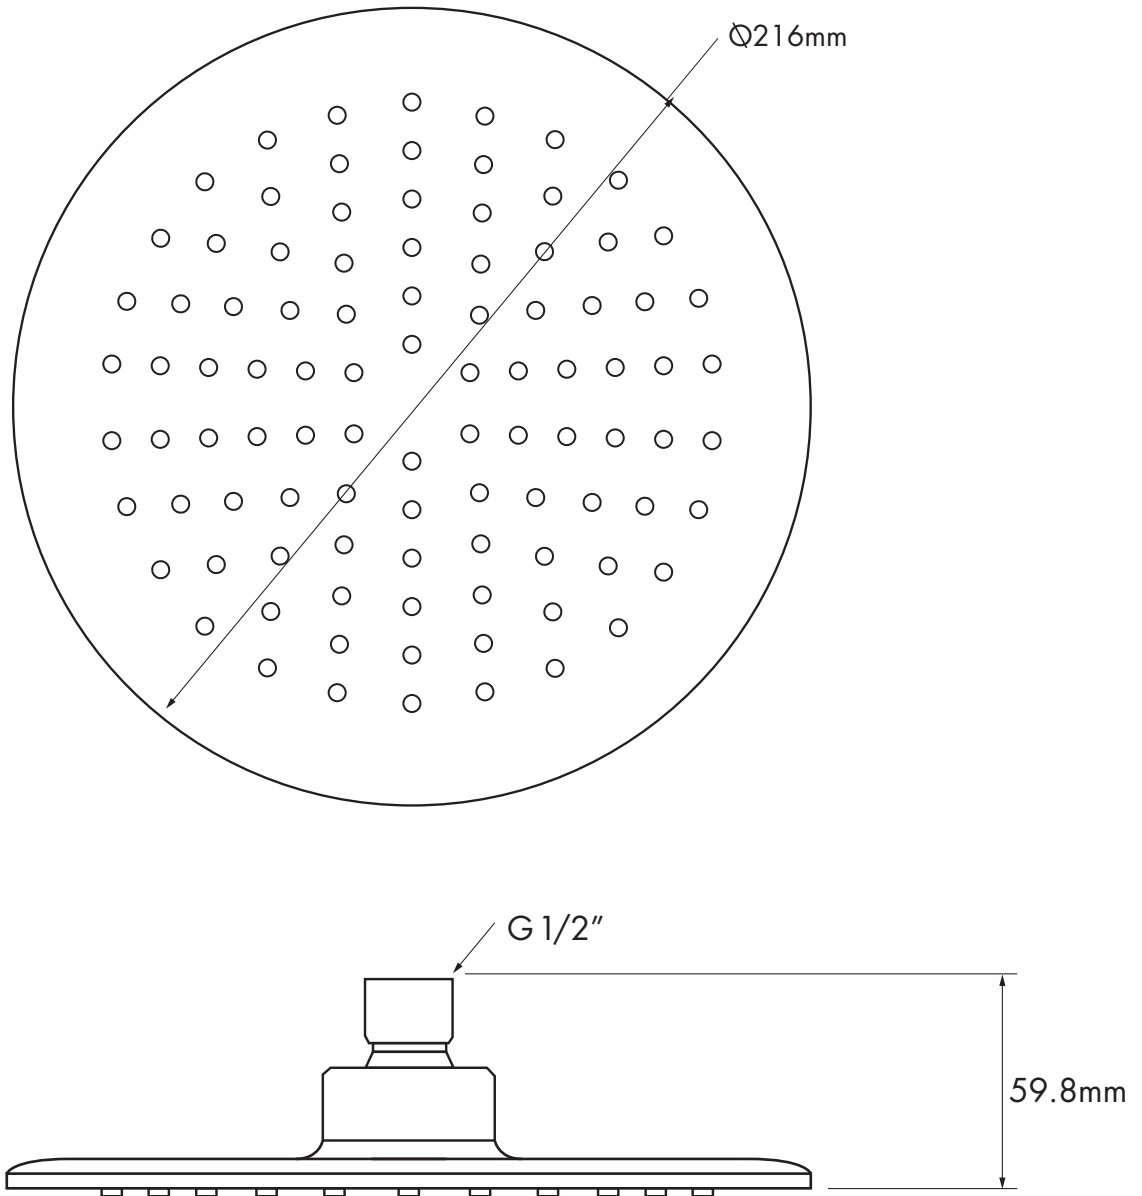

INO ROUND SHOWER HEAD - 216MM

IW-OH2812

DISTRIBUTED BY COLLIS REAL SHOWERS

5/10 MIRRA COURT, BUNDOORA VIC. 3083

EMAIL: sales@collisrealshowers.com.au PHONE: 03 94573130

www.collisrealshowers.com.au