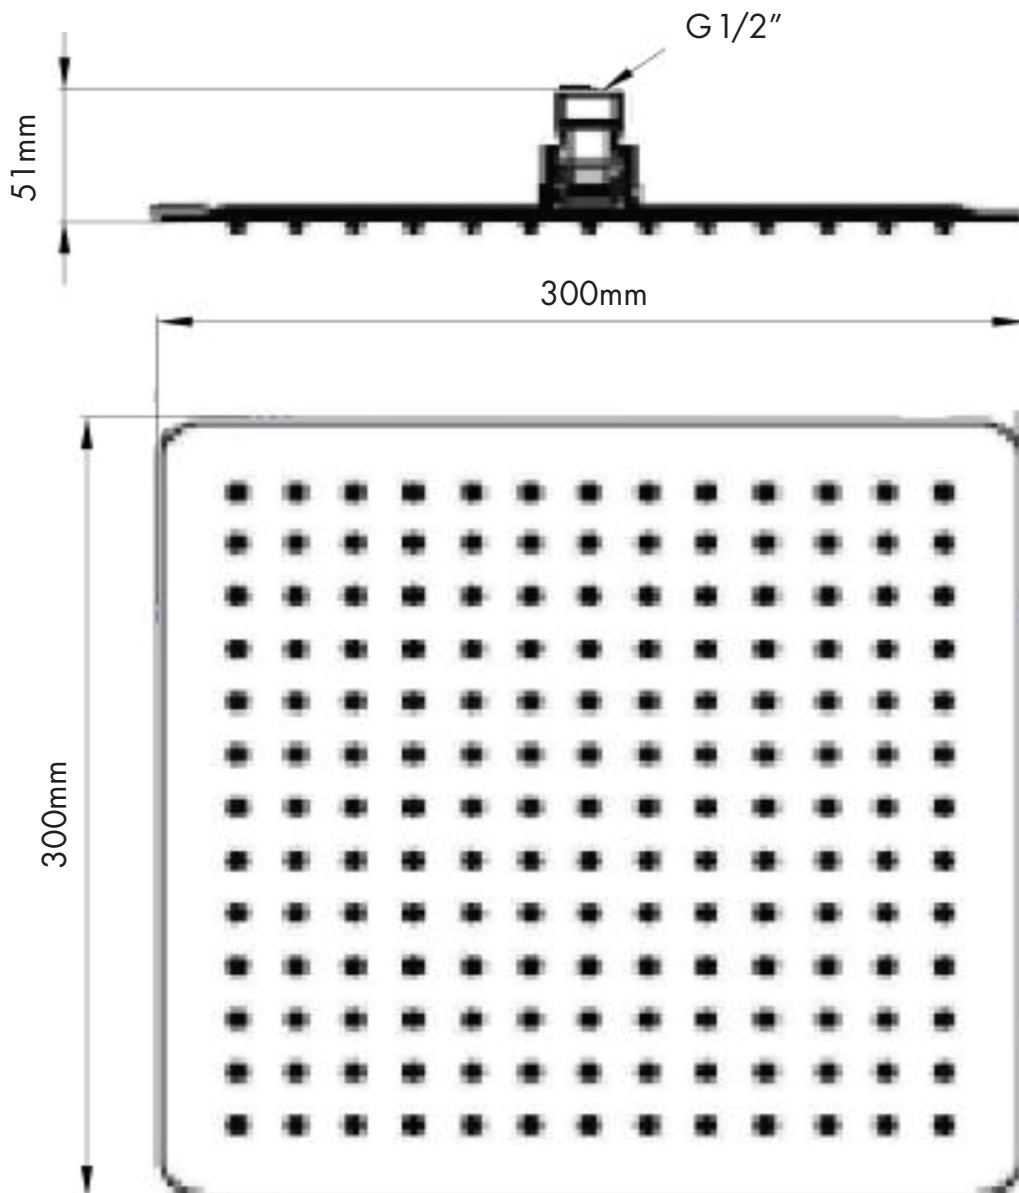

INO Q STAINLESS STEEL SHOWER HEAD 300MM – MATTE BLACK

IW-SUS85088-12MB

DISTRIBUTED BY COLLIS REAL SHOWERS

5/10 MIRRA COURT, BUNDOORA VIC. 3083

EMAIL: sales@collisrealshowers.com.au PHONE: 03 94573130

www.collisrealshowers.com.au