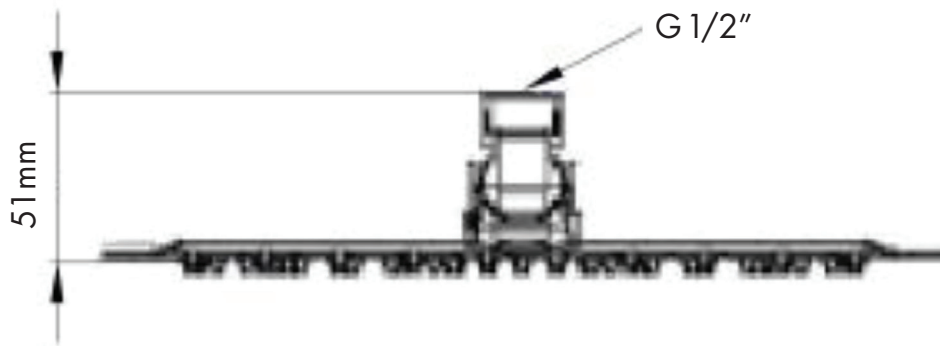

### INO ROUND STAINLESS STEEL SHOWER HEAD 250MM – MATTE BLACK

IW-SUS5500-10MB

**DISTRIBUTED BY COLLIS REAL SHOWERS**

5/10 MIRRA COURT, BUNDOORA VIC. 3083

EMAIL: [sales@collisrealshowers.com.au](mailto:sales@collisrealshowers.com.au) PHONE: 03 94573130