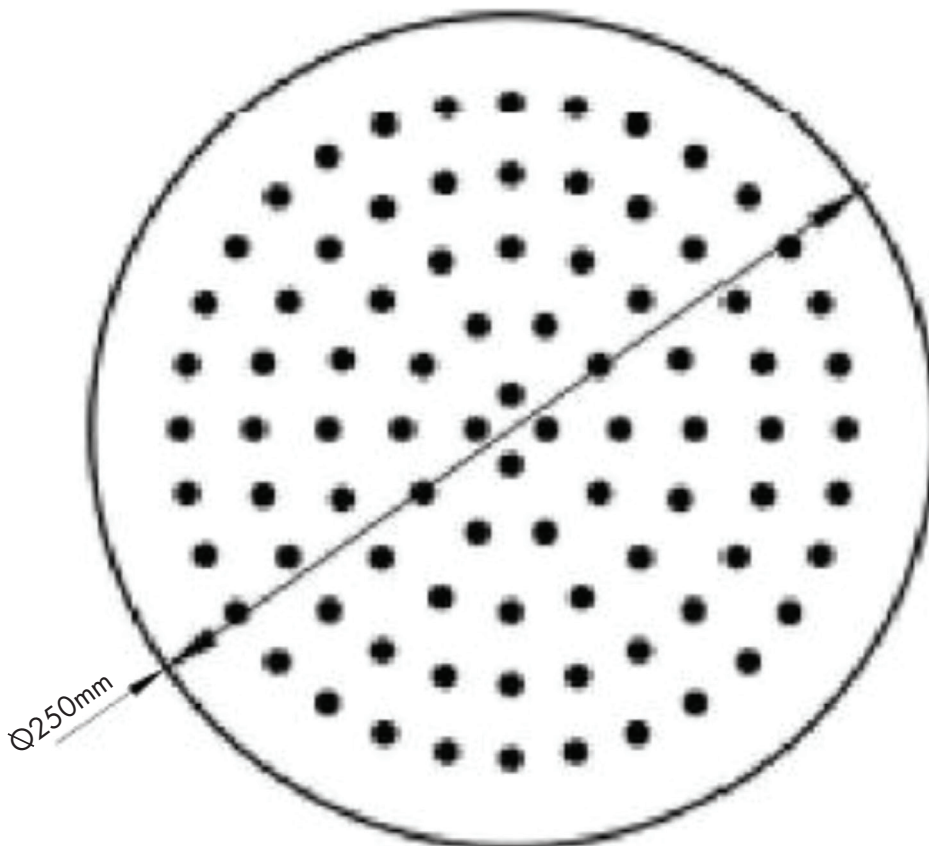

### INO ROUND STAINLESS STEEL SHOWER HEAD 250MM – MATTE BLACK

IW-SUS5500-10MB

**DISTRIBUTED BY COLLIS REAL SHOWERS**

5/10 MIRRA COURT, BUNDOORA VIC. 3083

EMAIL: [sales@collisrealshowers.com.au](mailto:sales@collisrealshowers.com.au) PHONE: 03 94573130