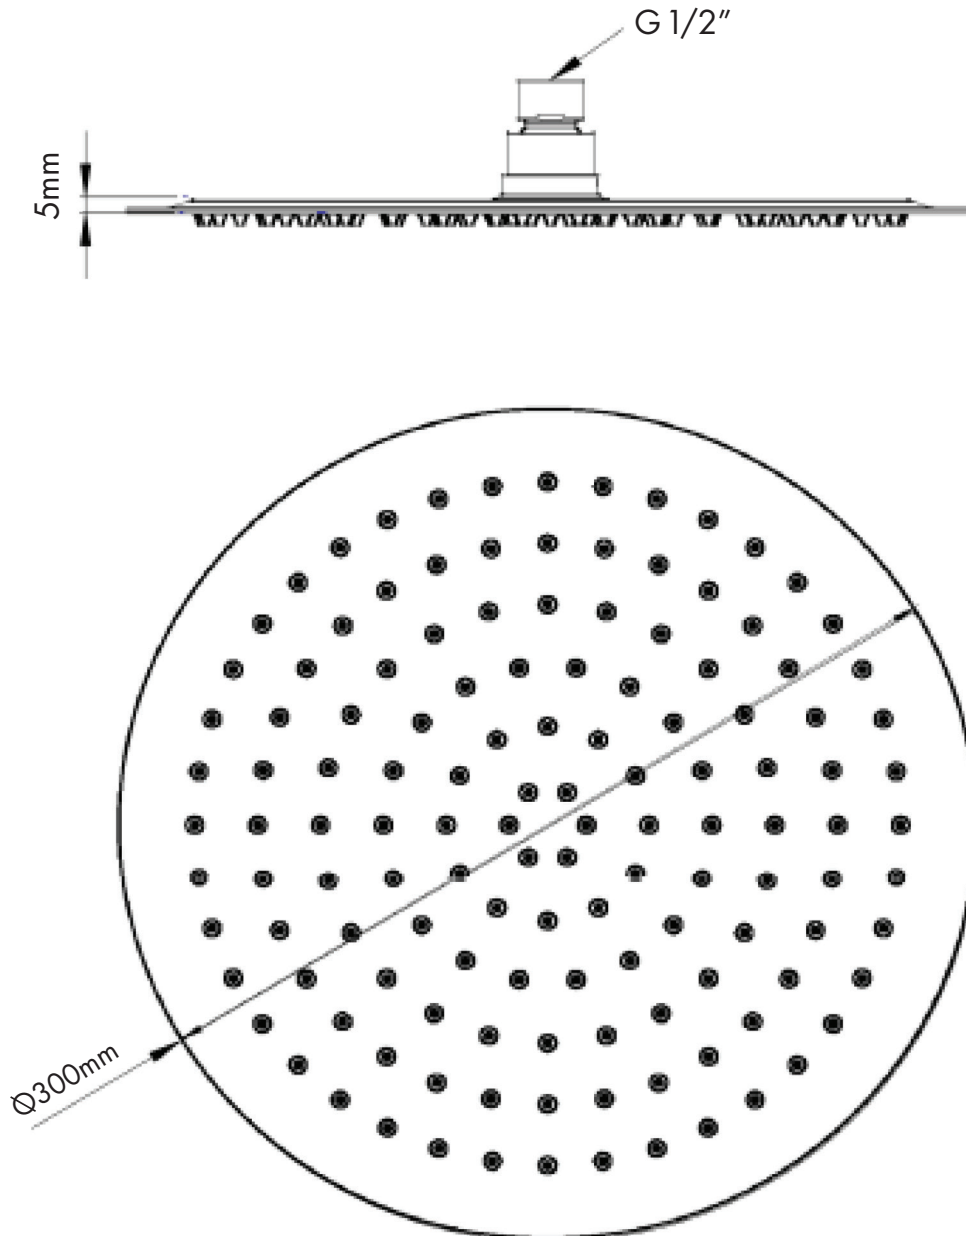

INO ROUND STAINLESS STEEL SHOWER HEAD 300MM – MATTE BLACK

IW-SUS5500-12MB

DISTRIBUTED BY COLLIS REAL SHOWERS

5/10 MIRRA COURT, BUNDOORA VIC. 3083

EMAIL: sales@collisrealshowers.com.au PHONE: 03 94573130

www.collisrealshowers.com.au