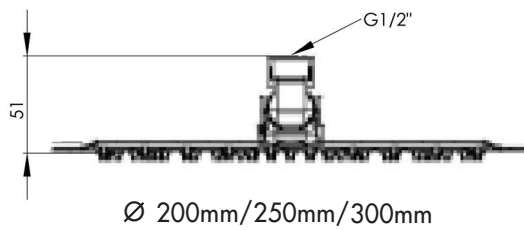

### KELLY CURVED FULL COMBO

KHS CFC3 (200 / 250/ 300 OH)

**DISTRIBUTED BY COLLIS REAL SHOWERS**

5/10 MIRRA COURT, BUNDOORA VIC. 3083

EMAIL: sales@collisrealshowers.com.au PHONE: 03 94573130

[www.collisrealshowers.com.au](http://www.collisrealshowers.com.au)