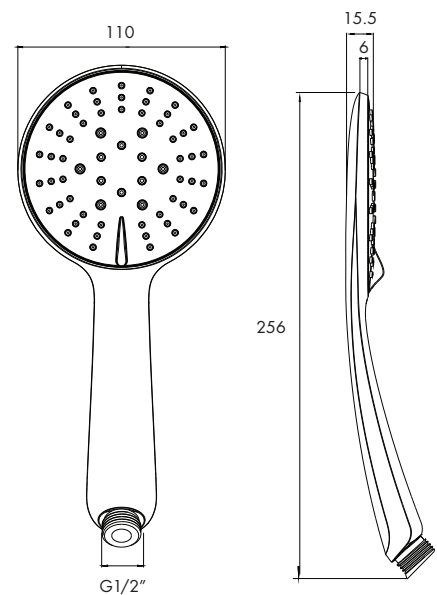

### KELLY CURVED FULL COMBO

KHS CFC3 (200 / 250/ 300 OH)

**DISTRIBUTED BY COLLIS REAL SHOWERS**

5/10 MIRRA COURT, BUNDOORA VIC. 3083

EMAIL: sales@collisrealshowers.com.au PHONE: 03 94573130

[www.collisrealshowers.com.au](http://www.collisrealshowers.com.au)