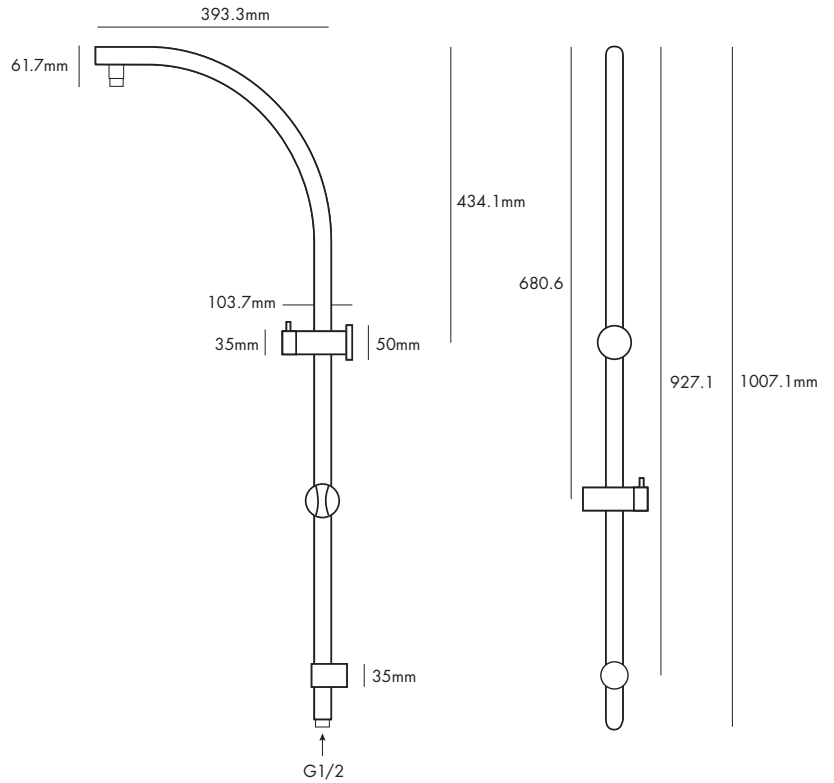

### KELLY CURVED FULL COMBO

KHS CFC3 (200 / 250/ 300 OH)

**DISTRIBUTED BY COLLIS REAL SHOWERS**

5/10 MIRRA COURT, BUNDOORA VIC. 3083

EMAIL: sales@collisrealshowers.com.au PHONE: 03 94573130

[www.collisrealshowers.com.au](http://www.collisrealshowers.com.au)