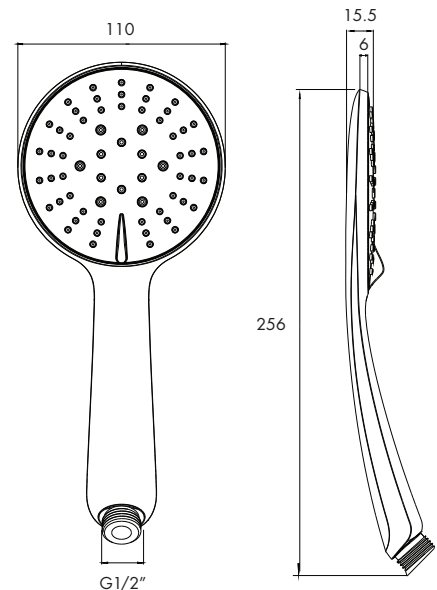

### KELLY FULL COMBO

KHS FC3 (200 /250/ 300 OH)

**DISTRIBUTED BY COLLIS REAL SHOWERS**

5/10 MIRRA COURT, BUNDOORA VIC. 3083

EMAIL: sales@collisrealshowers.com.au PHONE: 03 94573130

[www.collisrealshowers.com.au](http://www.collisrealshowers.com.au)