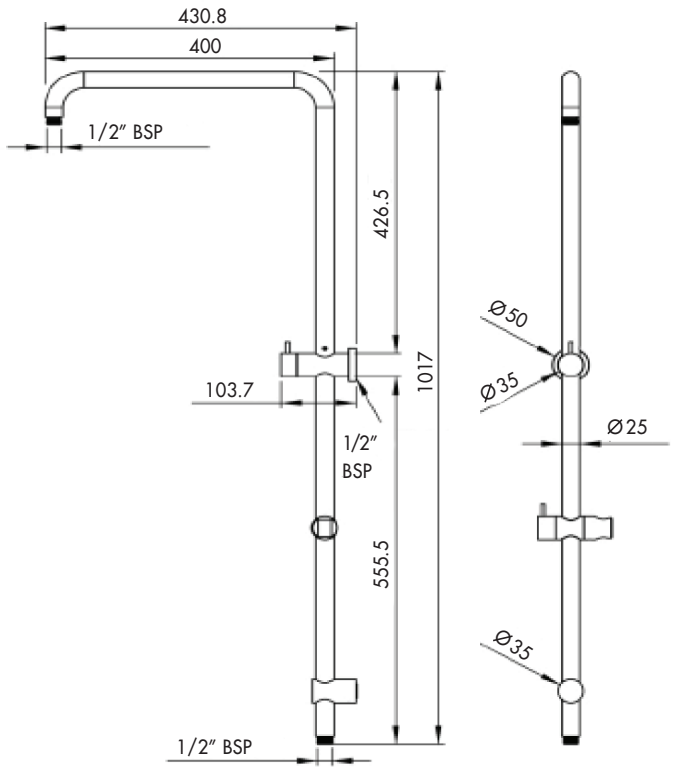

### KELLY FULL COMBO

KHS FC3 (200 /250/ 300 OH)

**DISTRIBUTED BY COLLIS REAL SHOWERS**

5/10 MIRRA COURT, BUNDOORA VIC. 3083

EMAIL: sales@collisrealshowers.com.au PHONE: 03 94573130

[www.collisrealshowers.com.au](http://www.collisrealshowers.com.au)