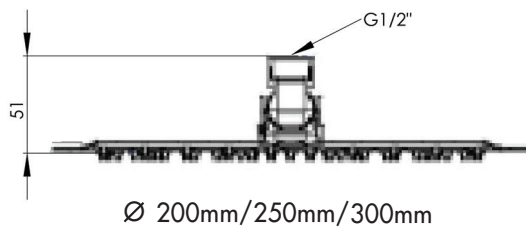

### KELLY FULL COMBO

KHS FC3 (200 /250/ 300 OH)

**DISTRIBUTED BY COLLIS REAL SHOWERS**

5/10 MIRRA COURT, BUNDOORA VIC. 3083

EMAIL: sales@collisrealshowers.com.au PHONE: 03 94573130

[www.collisrealshowers.com.au](http://www.collisrealshowers.com.au)