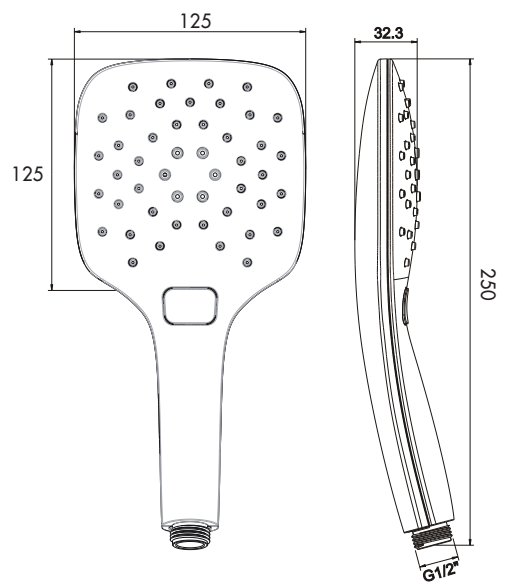

MEGAN SQUARE FULL COMBO MHS SQ FC3 (200 /250/ 300)

DISTRIBUTED BY COLLIS REAL SHOWERS

5/10 MIRRA COURT, BUNDOORA VIC. 3083

EMAIL: sales@collisrealshowers.com.au PHONE: 03 94573130

www.collisrealshowers.com.au