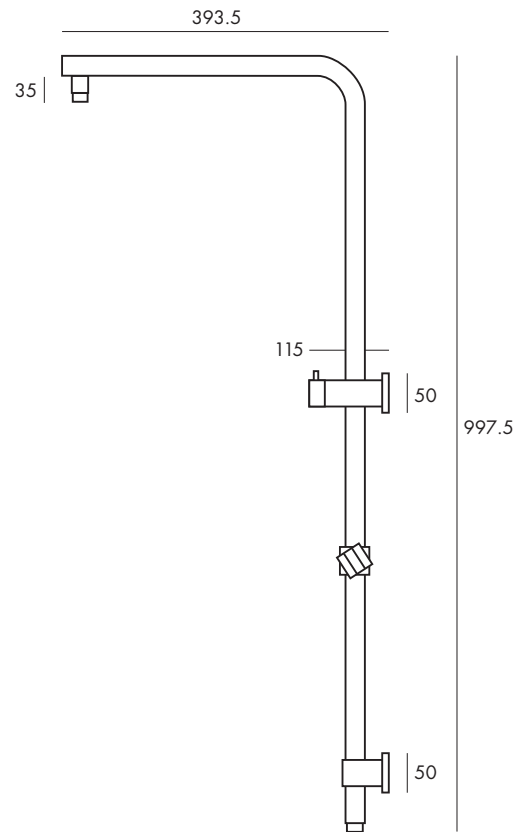

MEGAN SQUARE FULL COMBO MHS SQ FC3 (200 /250/ 300)

DISTRIBUTED BY COLLIS REAL SHOWERS

5/10 MIRRA COURT, BUNDOORA VIC. 3083

EMAIL: sales@collisrealshowers.com.au PHONE: 03 94573130

www.collisrealshowers.com.au