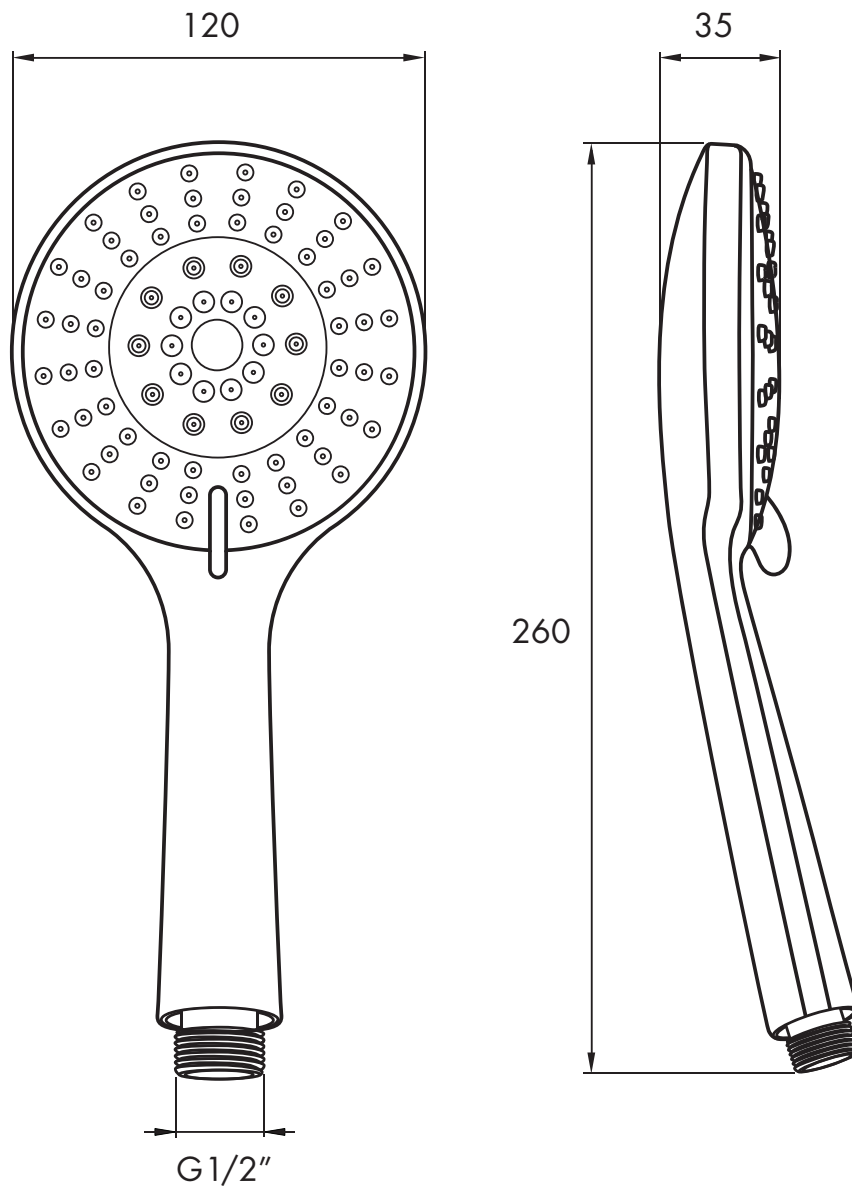

### PAMELA 5F HANDSET

PHS6

**DISTRIBUTED BY COLLIS REAL SHOWERS**

5/10 MIRRA COURT, BUNDOORA VIC. 3083

EMAIL: [sales@collisrealshowers.com.au](mailto:sales@collisrealshowers.com.au) PHONE: 03 94573130

[www.collisrealshowers.com.au](http://www.collisrealshowers.com.au)