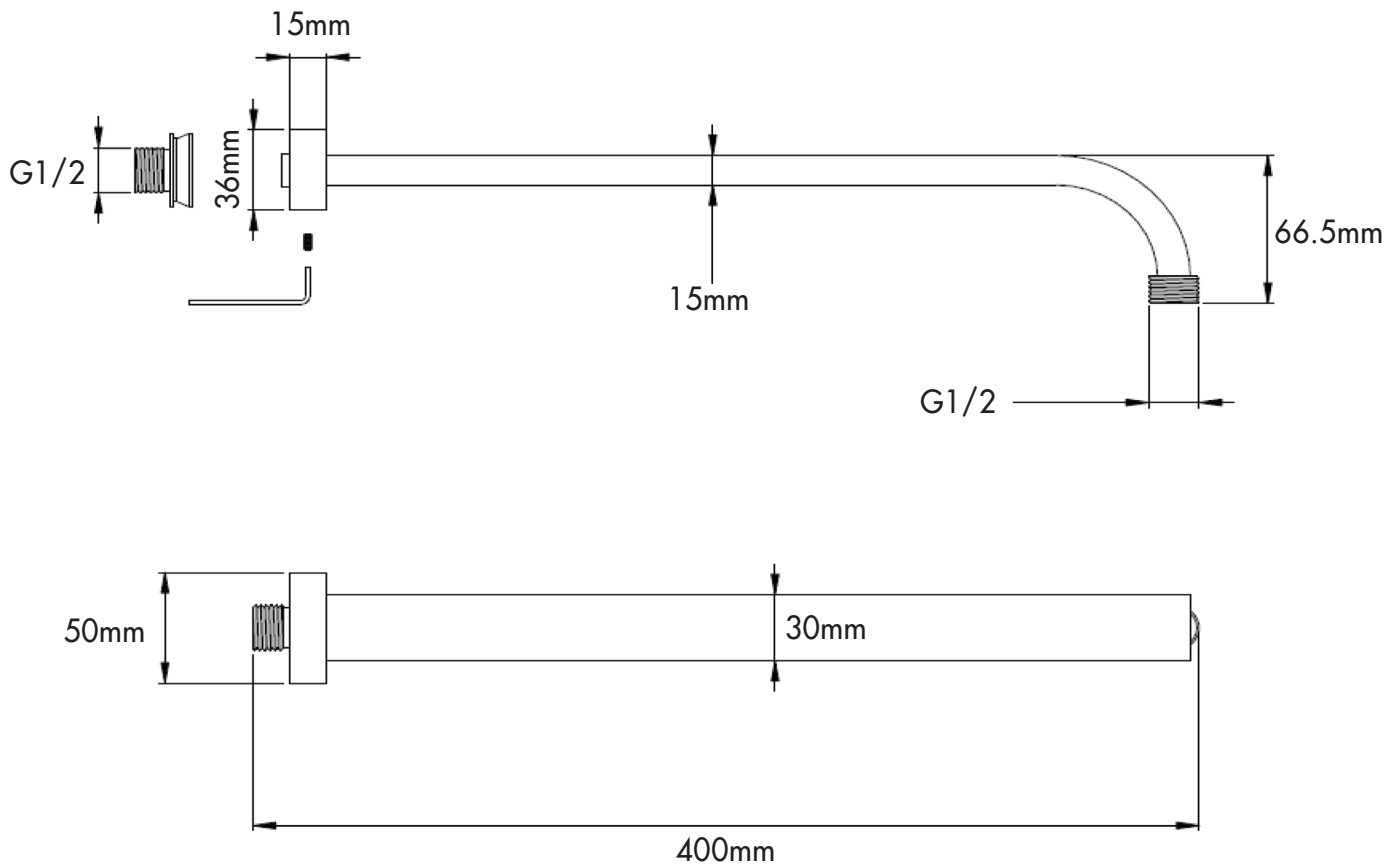

QUADRO SHOWER ARM – 370MM

QSA8

DISTRIBUTED BY COLLIS REAL SHOWERS

5/10 MIRRA COURT, BUNDOORA VIC. 3083

EMAIL: sales@collisrealshowers.com.au PHONE: 03 94573130

www.collisrealshowers.com.au