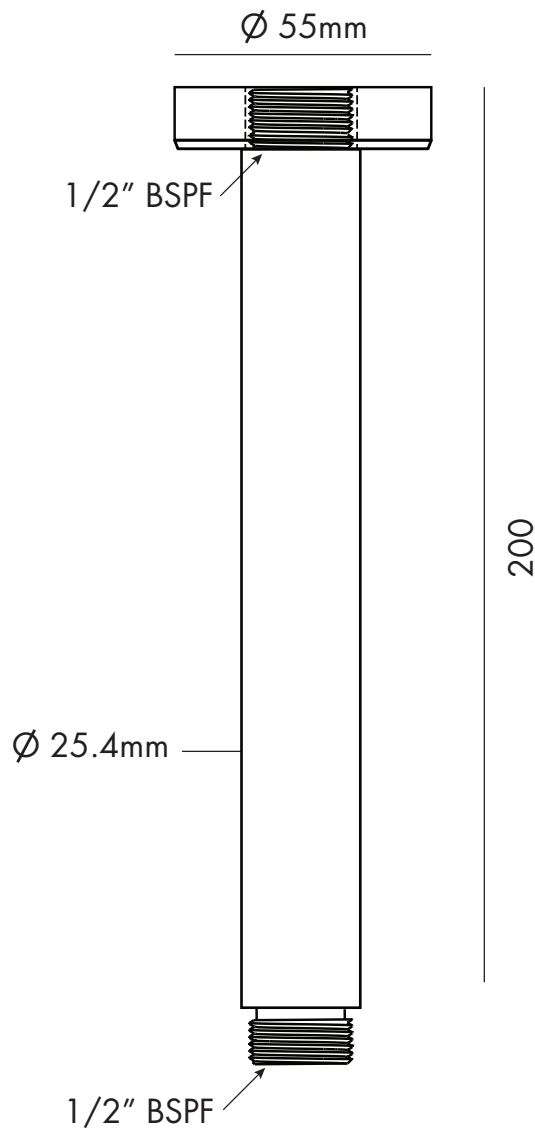

ROUND CEILING ARM – MATTE BLACK -200MM

RCA8-MB200

DISTRIBUTED BY COLLIS REAL SHOWERS

5/10 MIRRA COURT, BUNDOORA VIC. 3083

EMAIL: sales@collisrealshowers.com.au PHONE: 03 94573130

www.collisrealshowers.com.au