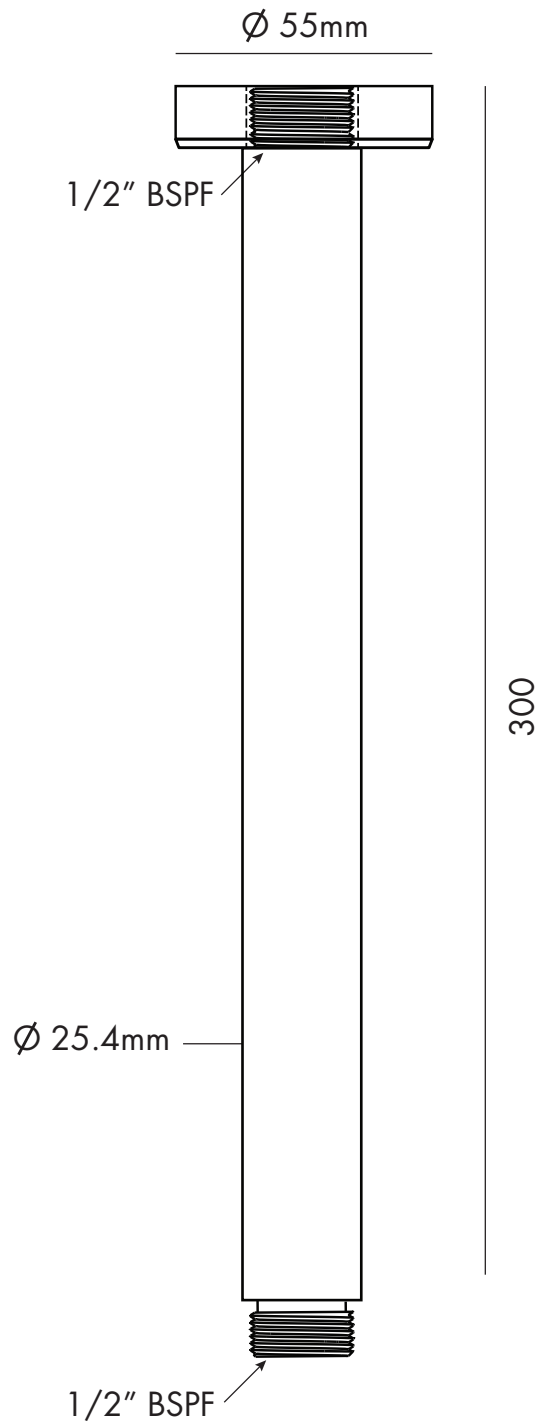

ROUND CEILING ARM – MATTE BLACK - 300MM

RCA8-MB300

DISTRIBUTED BY COLLIS REAL SHOWERS

5/10 MIRRA COURT, BUNDOORA VIC. 3083

EMAIL: sales@collisrealshowers.com.au PHONE: 03 94573130

www.collisrealshowers.com.au