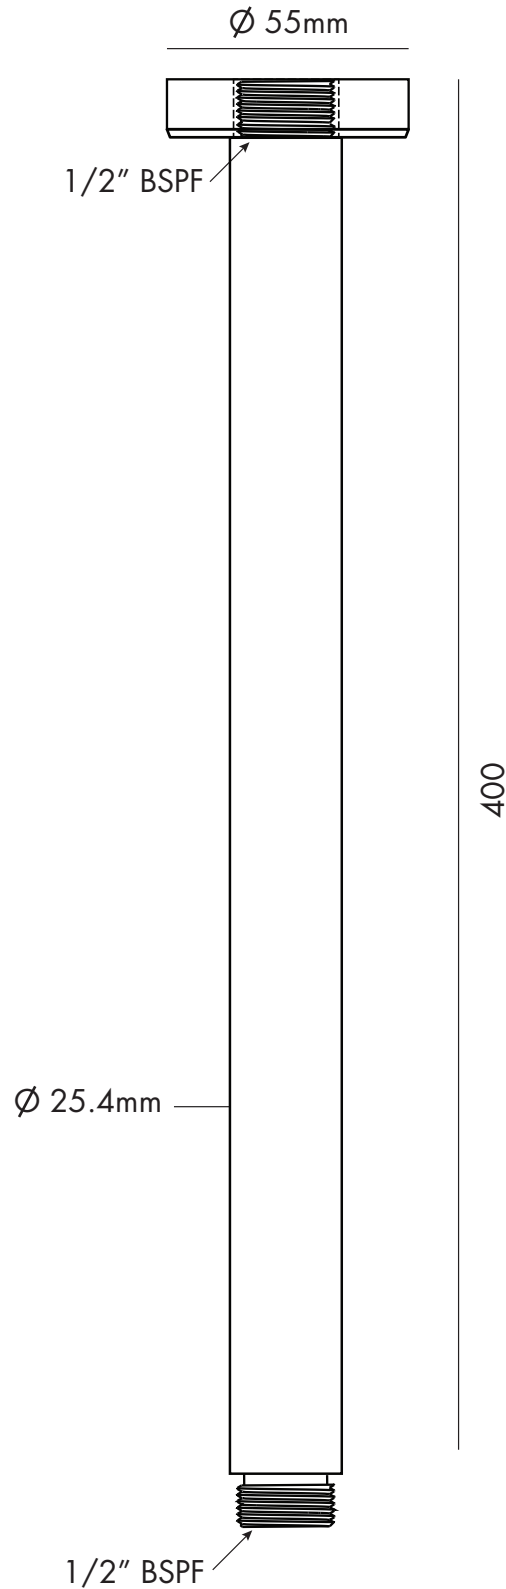

ROUND CEILING ARM – MATTE BLACK - 400MM

RCA8-MB400

DISTRIBUTED BY COLLIS REAL SHOWERS

5/10 MIRRA COURT, BUNDOORA VIC. 3083

EMAIL: sales@collisrealshowers.com.au PHONE: 03 94573130

www.collisrealshowers.com.au