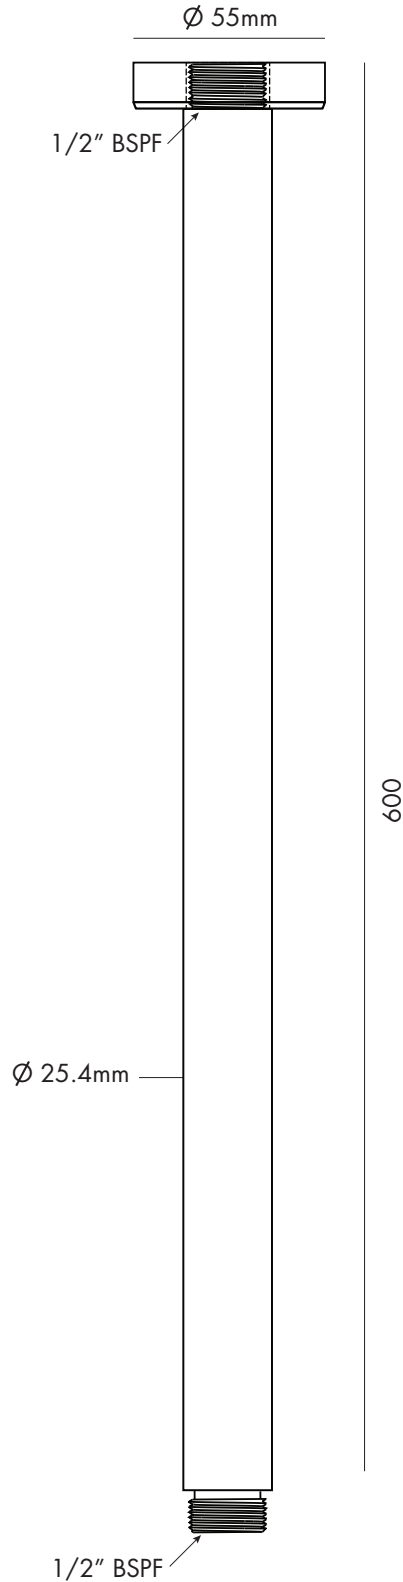

ROUND CEILING ARM – MATTE BLACK - 600MM

RCA8-MB600

DISTRIBUTED BY COLLIS REAL SHOWERS

5/10 MIRRA COURT, BUNDOORA VIC. 3083

EMAIL: sales@collisrealshowers.com.au PHONE: 03 94573130

www.collisrealshowers.com.au