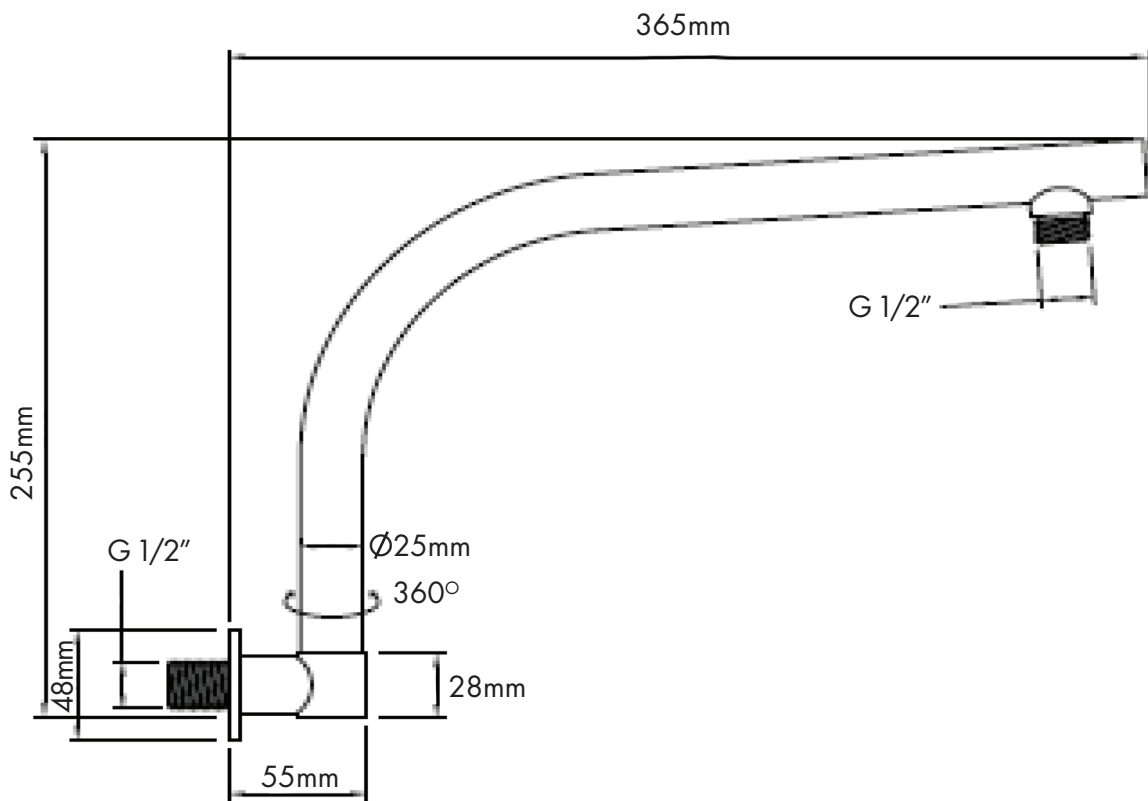

ROUND SWIVEL WALL ARM RSWA8

DISTRIBUTED BY COLLIS REAL SHOWERS

5/10 MIRRA COURT, BUNDOORA VIC. 3083

EMAIL: sales@collisrealshowers.com.au PHONE: 03 94573130

www.collisrealshowers.com.au