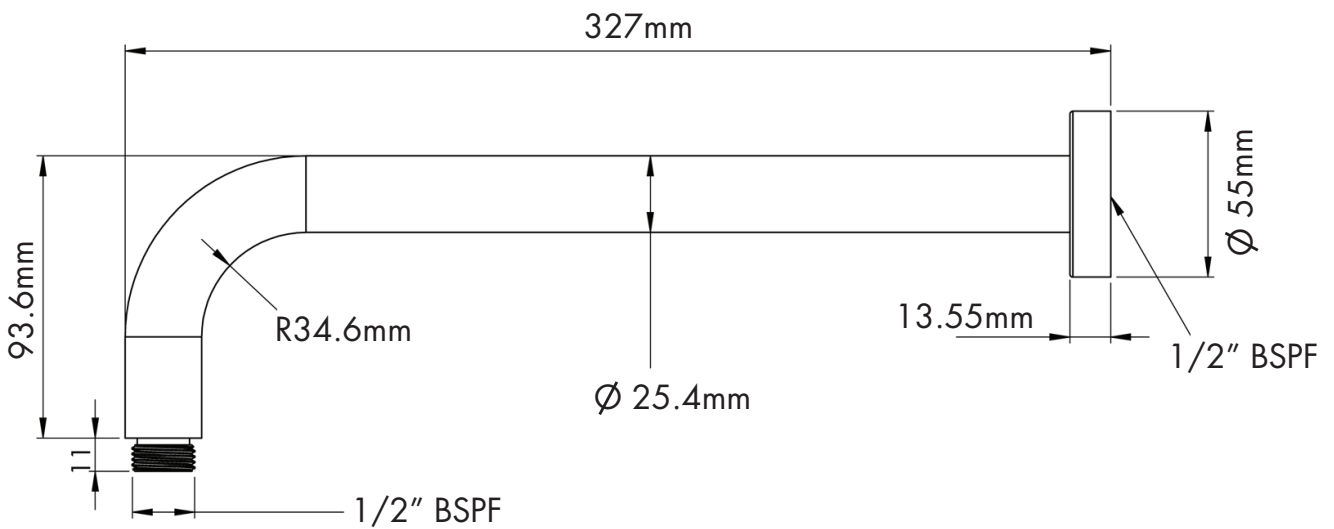

SHOWER ARM -300MM

SA8-300

DISTRIBUTED BY COLLIS REAL SHOWERS

5/10 MIRRA COURT, BUNDOORA VIC. 3083

EMAIL: sales@collisrealshowers.com.au PHONE: 03 94573130

www.collisrealshowers.com.au