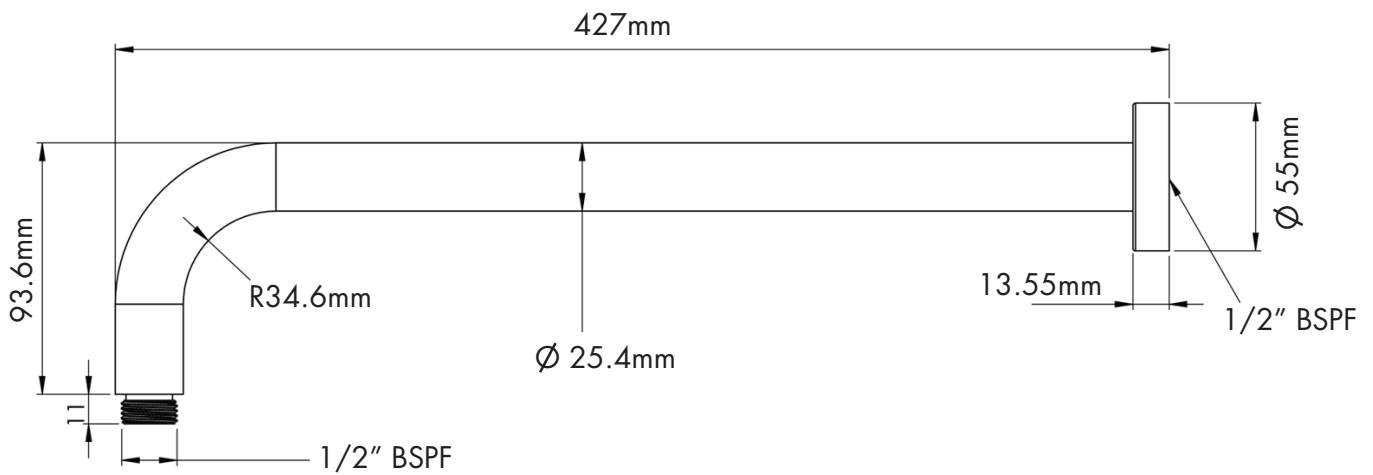

SHOWER ARM -400MM

SA8-400

DISTRIBUTED BY COLLIS REAL SHOWERS

5/10 MIRRA COURT, BUNDOORA VIC. 3083

EMAIL: sales@collisrealshowers.com.au PHONE: 03 94573130

www.collisrealshowers.com.au