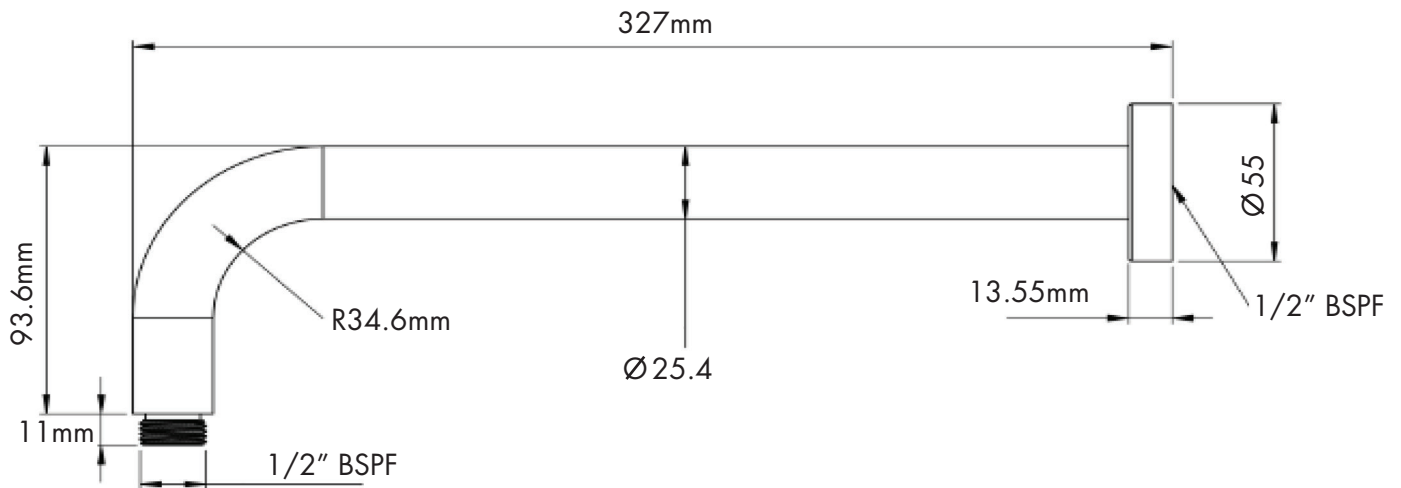

SHOWER ARM - MATTE BLACK 300MM

SA8-MB300

DISTRIBUTED BY COLLIS REAL SHOWERS

5/10 MIRRA COURT, BUNDOORA VIC. 3083

EMAIL: sales@collisrealshowers.com.au PHONE: 03 94573130

www.collisrealshowers.com.au