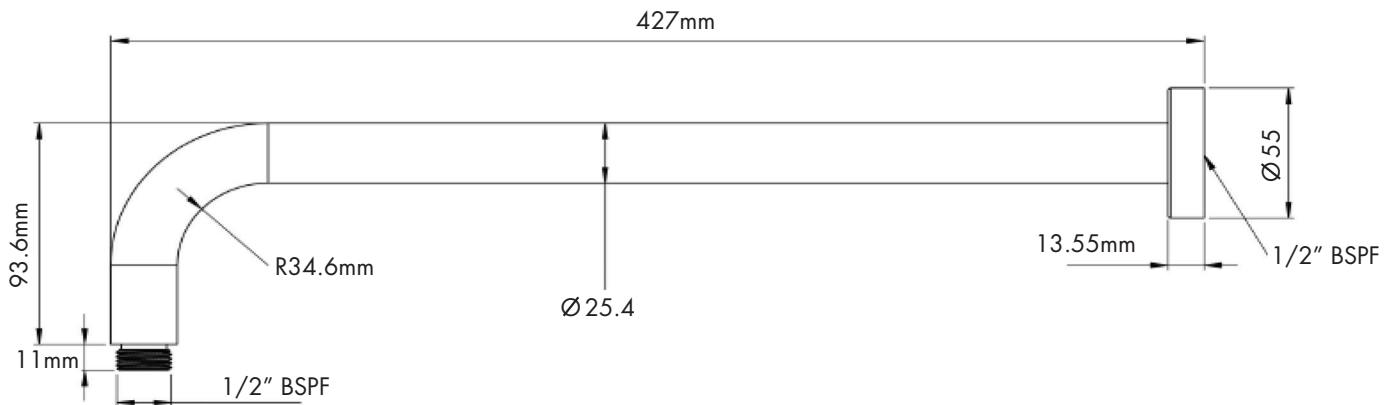

### SHOWER ARM - MATTE BLACK 400MM

SA8-MB400

**DISTRIBUTED BY COLLIS REAL SHOWERS**

5/10 MIRRA COURT, BUNDOORA VIC. 3083

EMAIL: [sales@collisrealshowers.com.au](mailto:sales@collisrealshowers.com.au) PHONE: 03 94573130