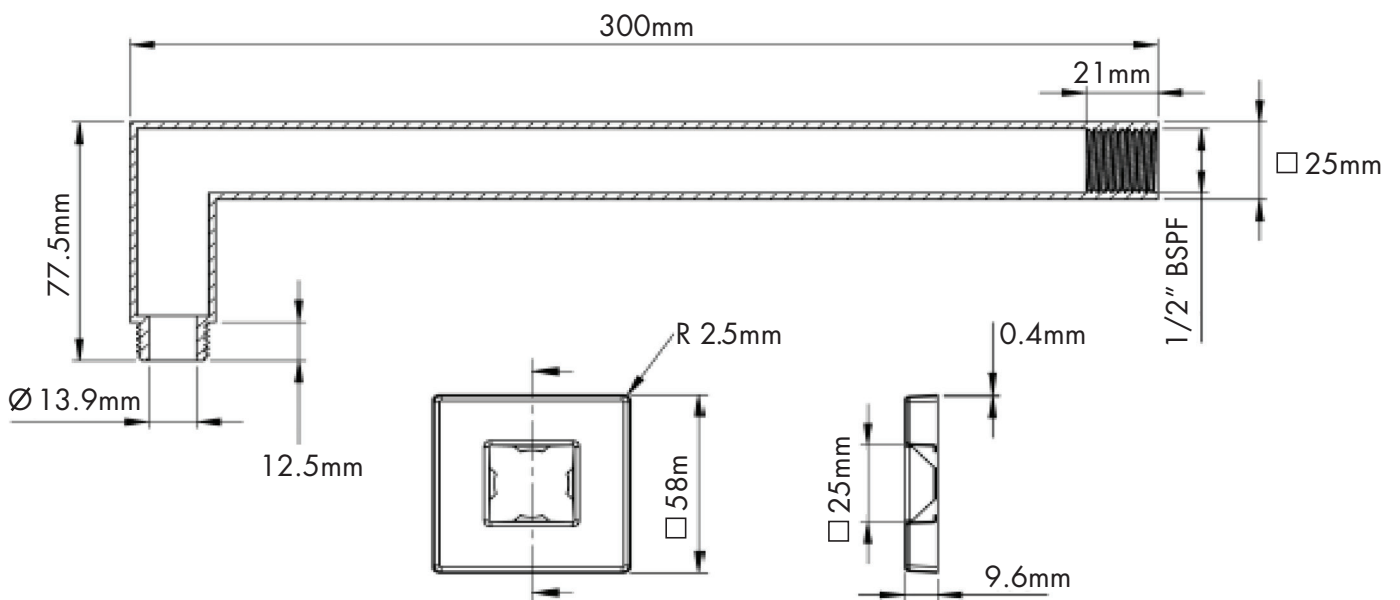

SQUARE SHOWER ARM - MATTE BLACK 300MM SSA8-MB300

DISTRIBUTED BY COLLIS REAL SHOWERS

5/10 MIRRA COURT, BUNDOORA VIC. 3083

EMAIL: sales@collisrealshowers.com.au PHONE: 03 94573130

www.collisrealshowers.com.au