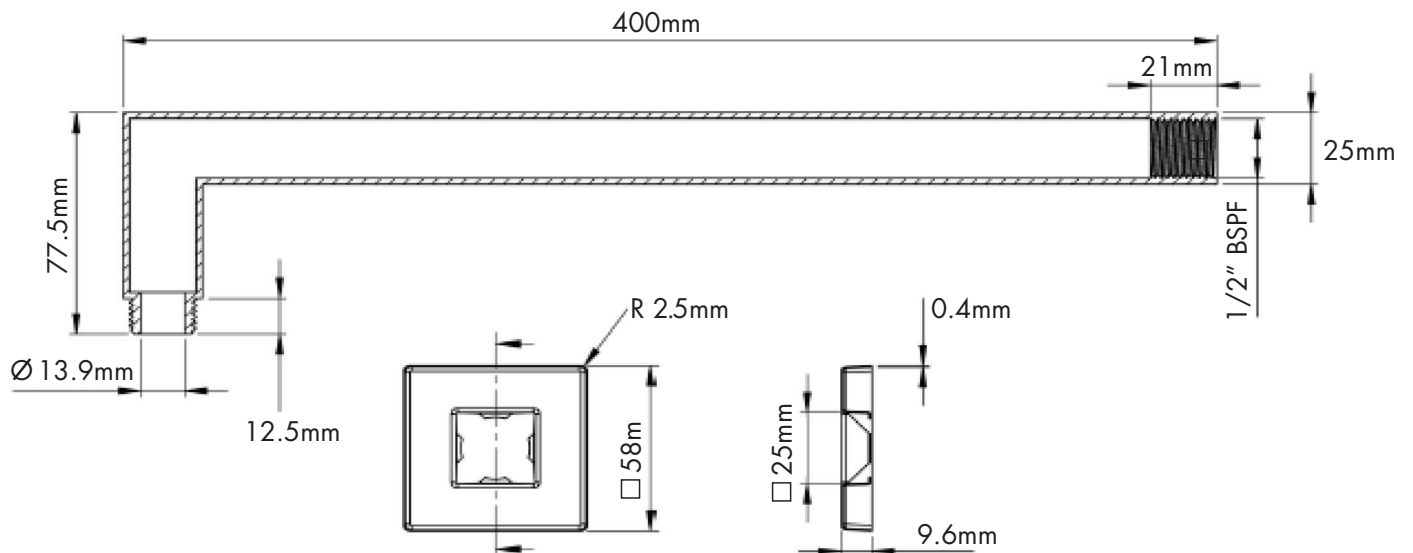

SQUARE SHOWER ARM - MATTE BLACK 400MM SSA8-MB400

DISTRIBUTED BY COLLIS REAL SHOWERS

5/10 MIRRA COURT, BUNDOORA VIC. 3083

EMAIL: sales@collisrealshowers.com.au PHONE: 03 94573130

www.collisrealshowers.com.au