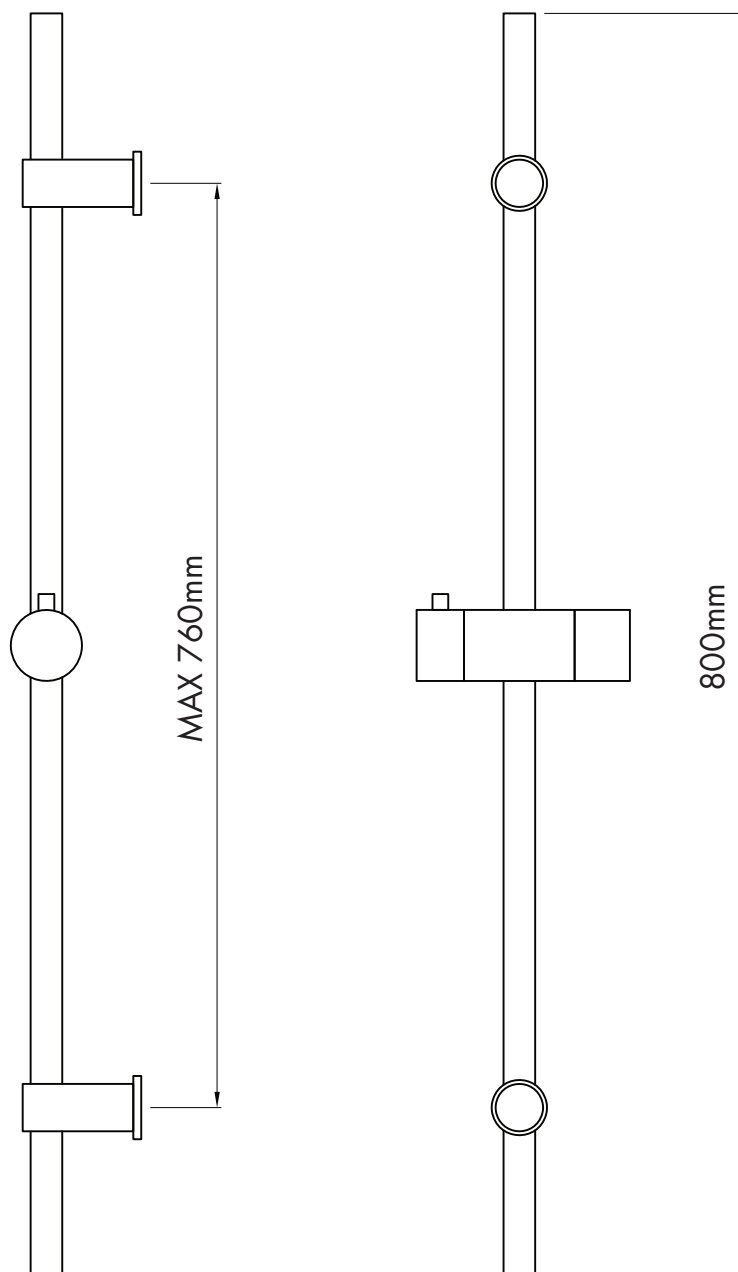

STILLY RETRO-FIT RAIL

SRR10-BN

DISTRIBUTED BY COLLIS REAL SHOWERS

5/10 MIRRA COURT, BUNDOORA VIC. 3083

EMAIL: sales@collisrealshowers.com.au PHONE: 03 94573130

www.collisrealshowers.com.au