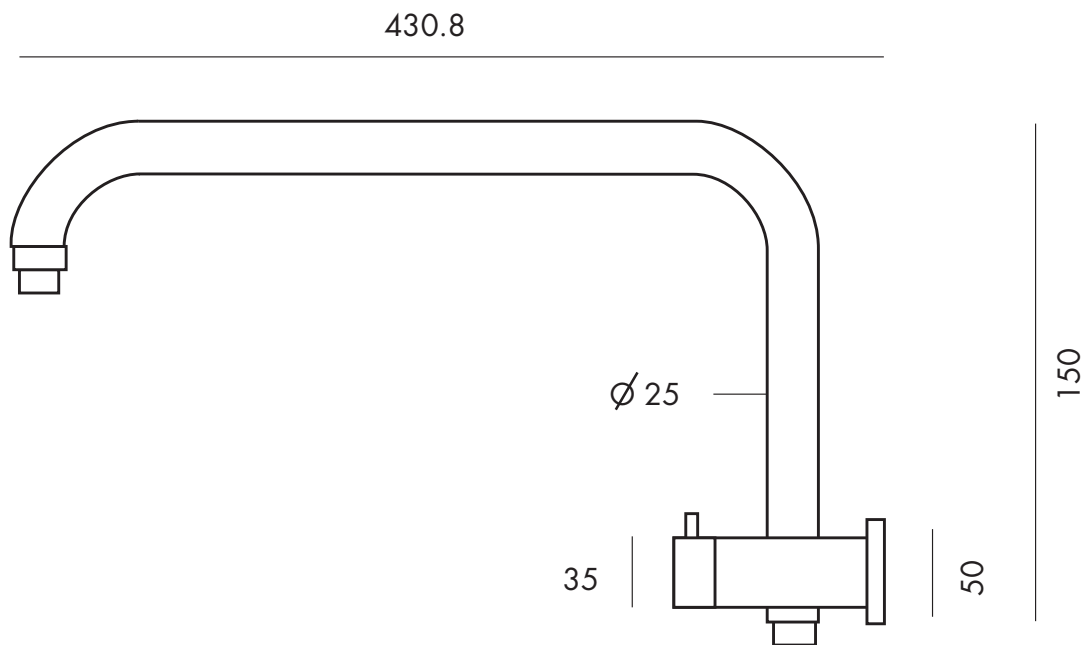

WILLOW HIGH RISE SHOWER ARM - 150

WHRSA8-150

DISTRIBUTED BY COLLIS REAL SHOWERS

5/10 MIRRA COURT, BUNDOORA VIC. 3083

EMAIL: sales@collisrealshowers.com.au PHONE: 03 94573130

www.collisrealshowers.com.au