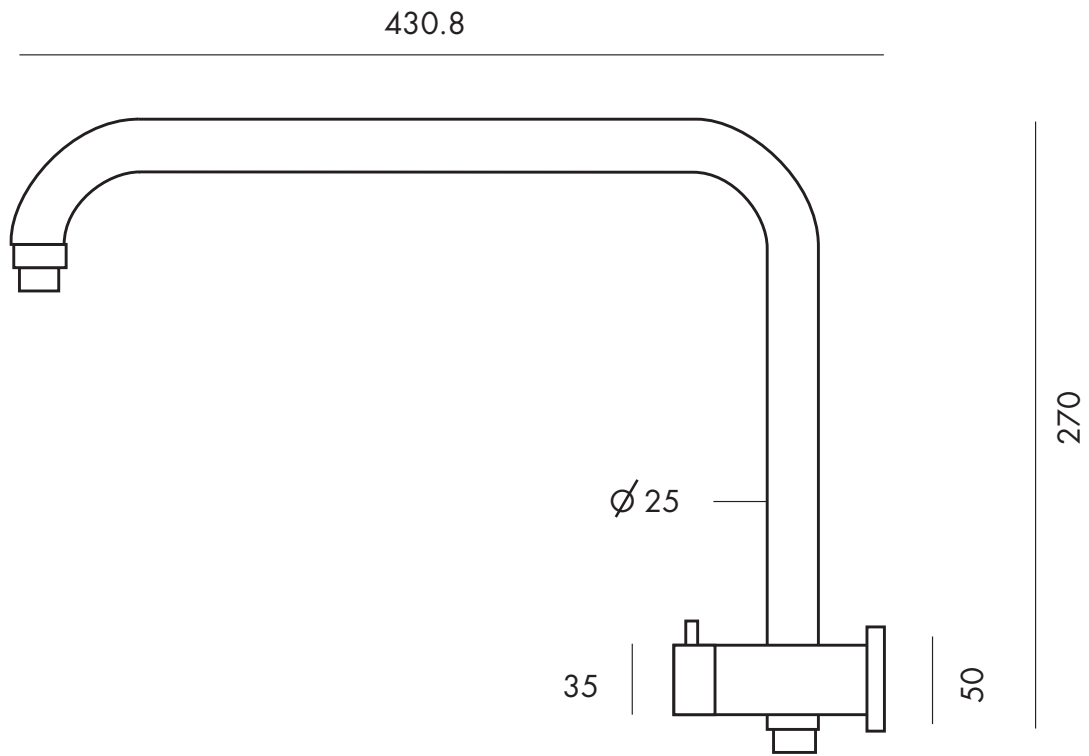

WILLOW HIGH RISE SHOWER ARM - 270

WHRSA8-270

DISTRIBUTED BY COLLIS REAL SHOWERS

5/10 MIRRA COURT, BUNDOORA VIC. 3083

EMAIL: sales@collisrealshowers.com.au PHONE: 03 94573130

www.collisrealshowers.com.au