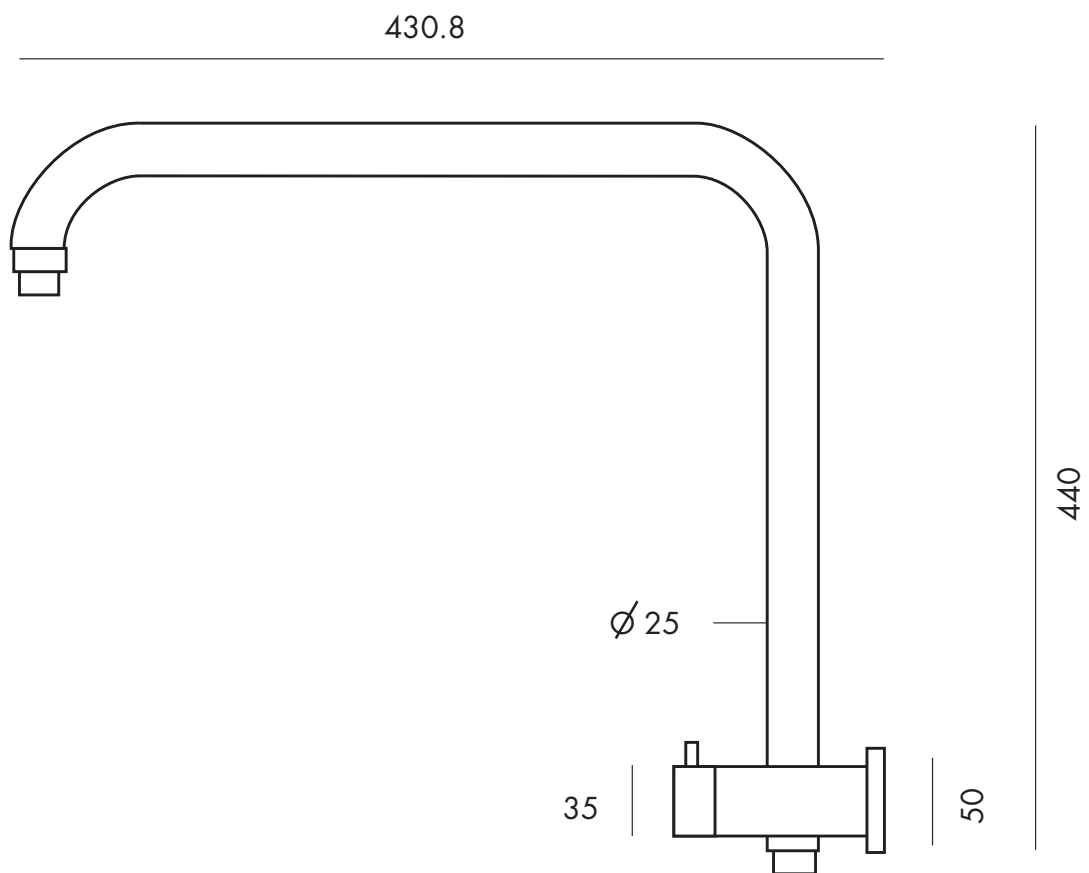

WILLOW HIGH RISE SHOWER ARM - 440

WHRSA8-440

DISTRIBUTED BY COLLIS REAL SHOWERS

5/10 MIRRA COURT, BUNDOORA VIC. 3083

EMAIL: sales@collisrealshowers.com.au PHONE: 03 94573130

www.collisrealshowers.com.au