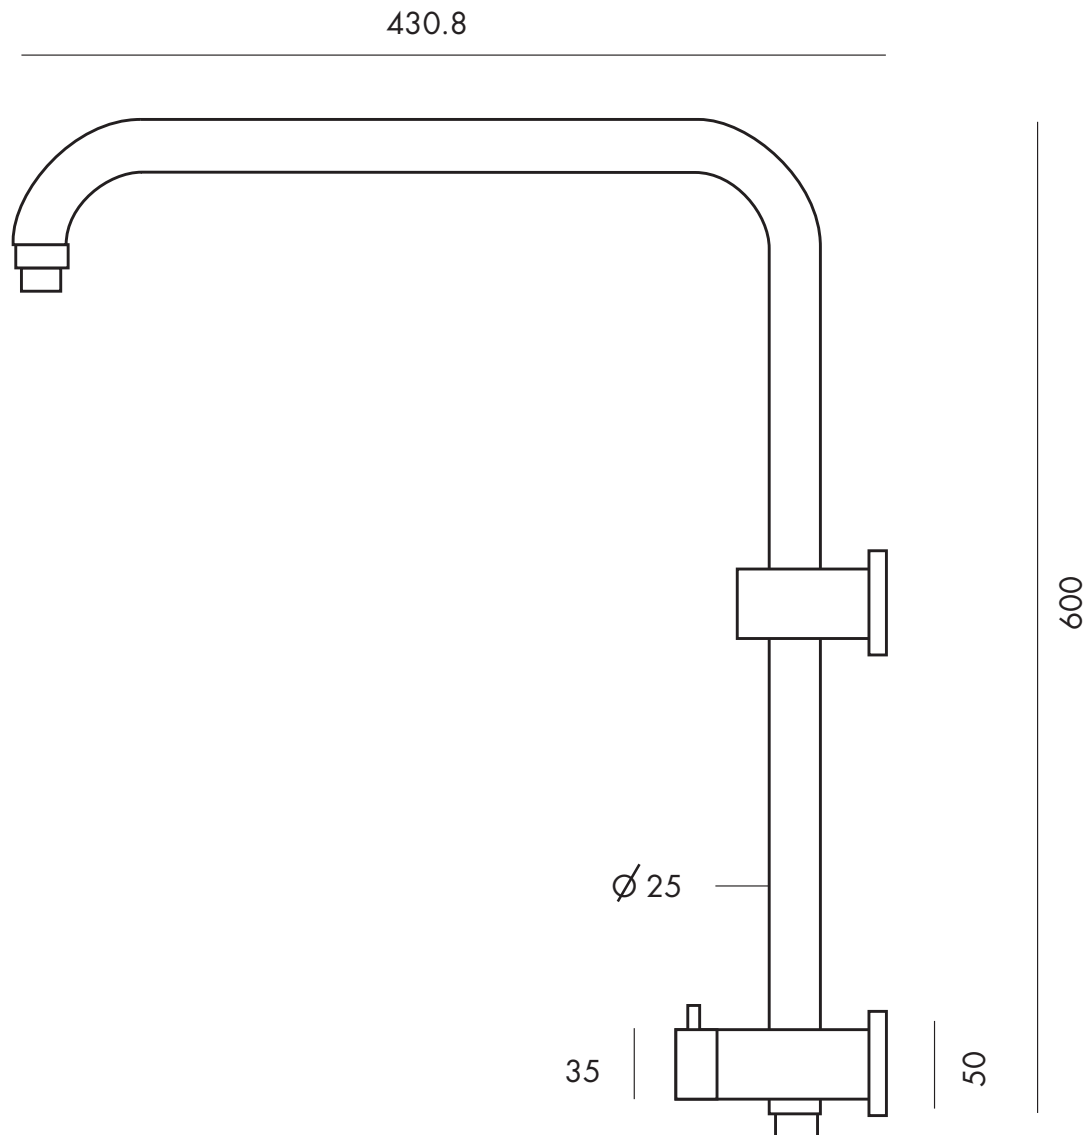

WILLOW HIGH RISE SHOWER ARM - 600

WHRSA8-600

DISTRIBUTED BY COLLIS REAL SHOWERS

5/10 MIRRA COURT, BUNDOORA VIC. 3083

EMAIL: sales@collisrealshowers.com.au PHONE: 03 94573130

www.collisrealshowers.com.au