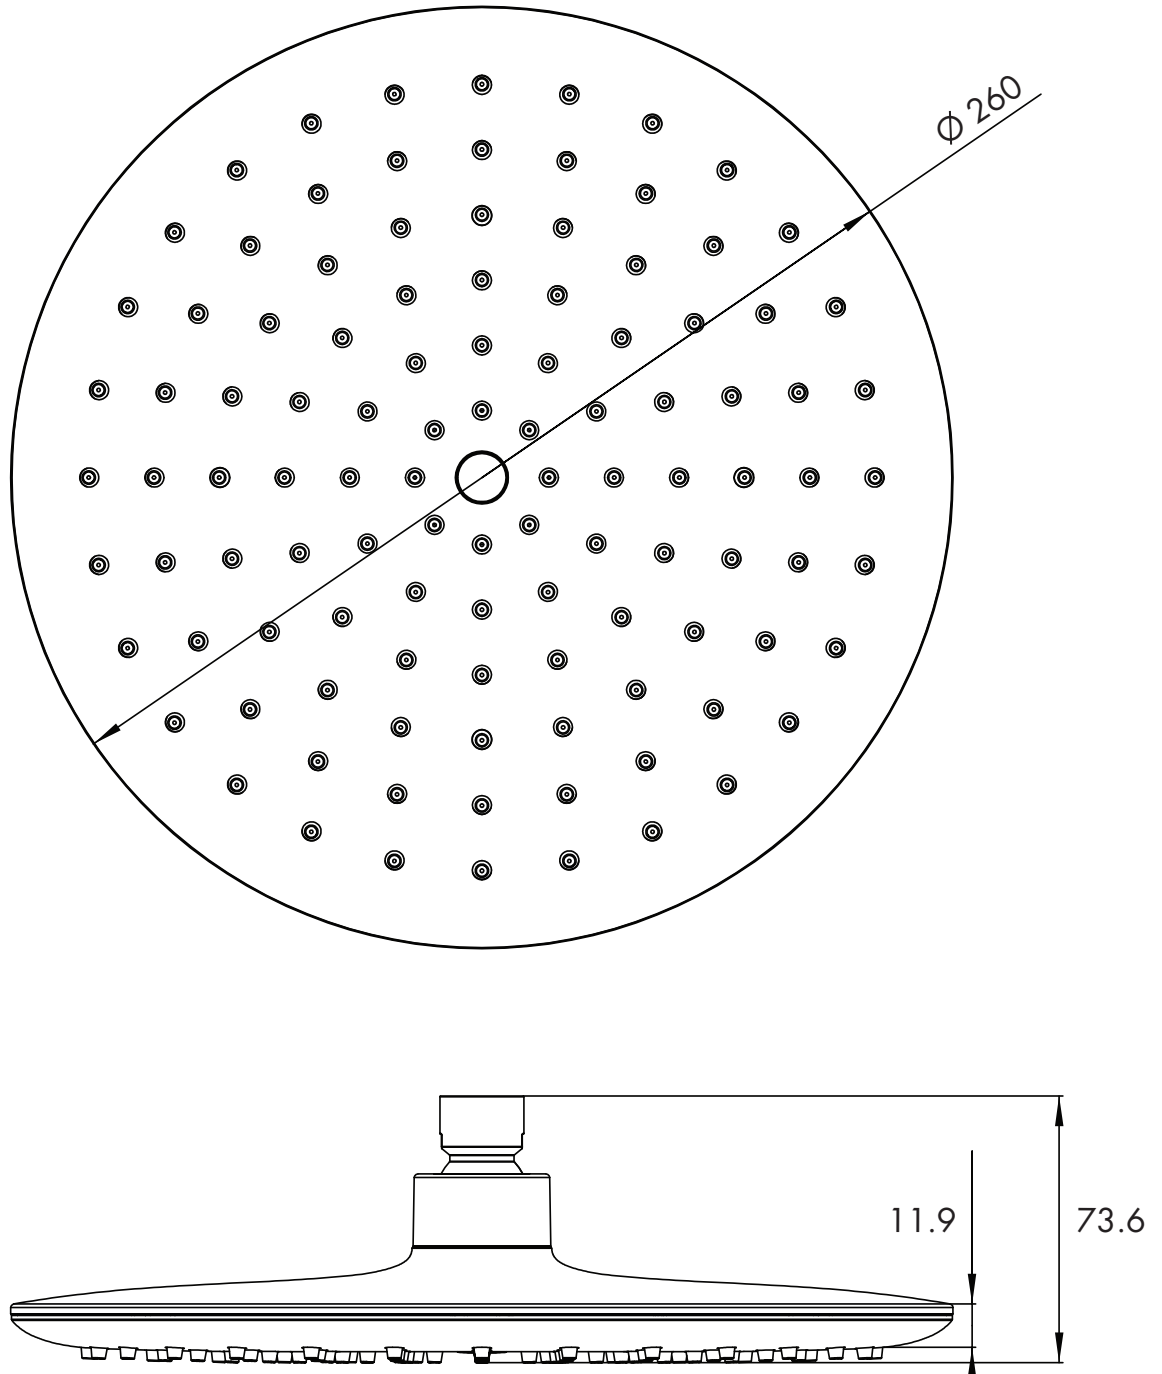

WILLOW SHOWER HEAD

D12011

DISTRIBUTED BY COLLIS REAL SHOWERS

5/10 MIRRA COURT, BUNDOORA VIC. 3083

EMAIL: sales@collisrealshowers.com.au PHONE: 03 94573130

www.collisrealshowers.com.au