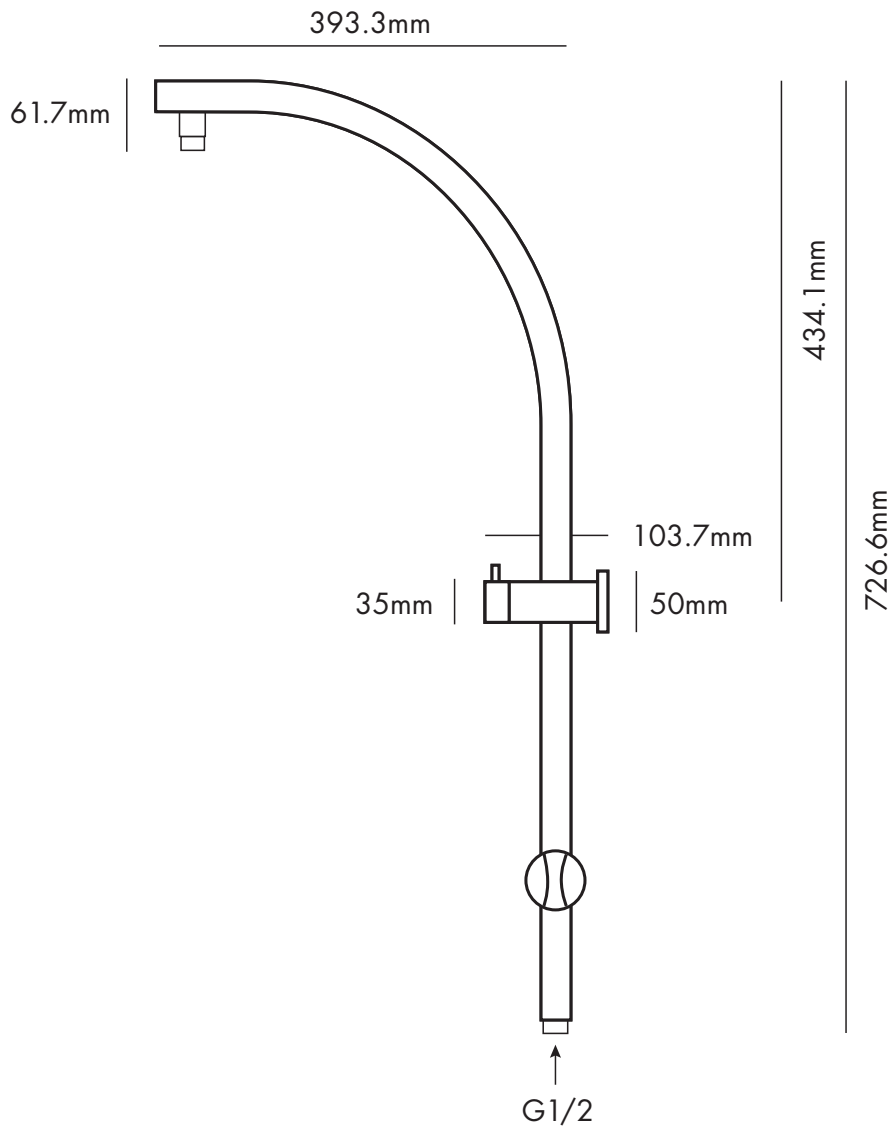

CURVED COMBO - SHORT TAIL

DISTRIBUTED BY COLLIS REAL SHOWERS

5/10 MIRRA COURT, BUNDOORA VIC. 3083

EMAIL: sales@collisrealshowers.com.au PHONE: 03 94573130

www.collisrealshowers.com.au