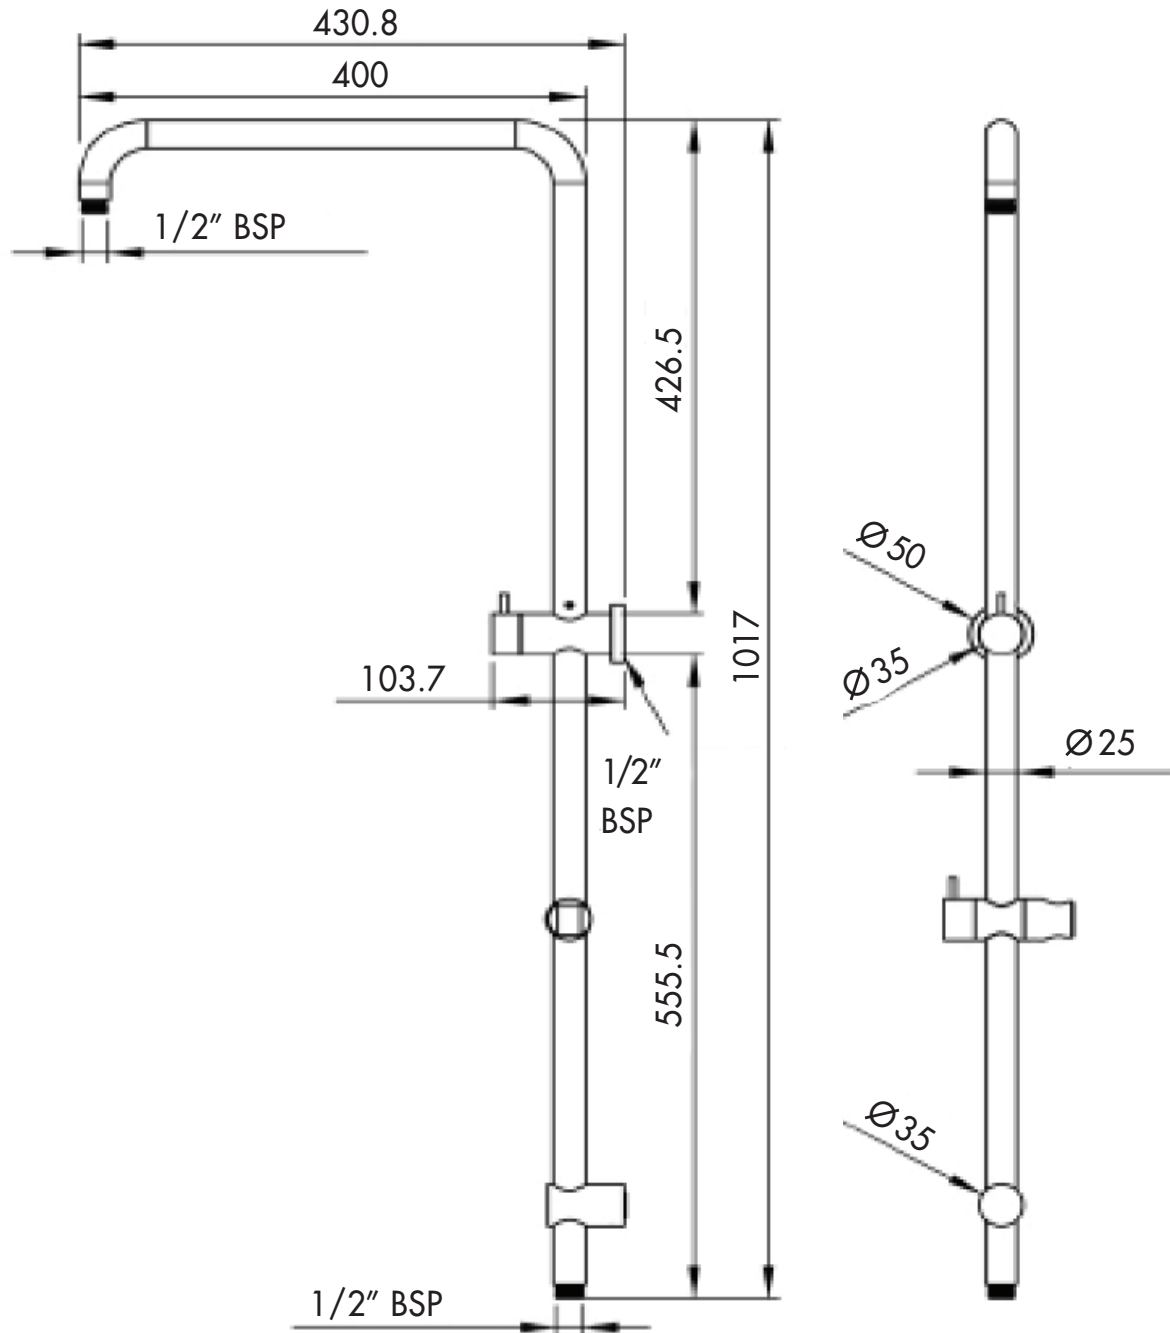

### FULL COMBO RAIL

**DISTRIBUTED BY COLLIS REAL SHOWERS**

5/10 MIRRA COURT, BUNDOORA VIC. 3083

EMAIL: [sales@collisrealshowers.com.au](mailto:sales@collisrealshowers.com.au) PHONE: 03 94573130

[www.collisrealshowers.com.au](http://www.collisrealshowers.com.au)