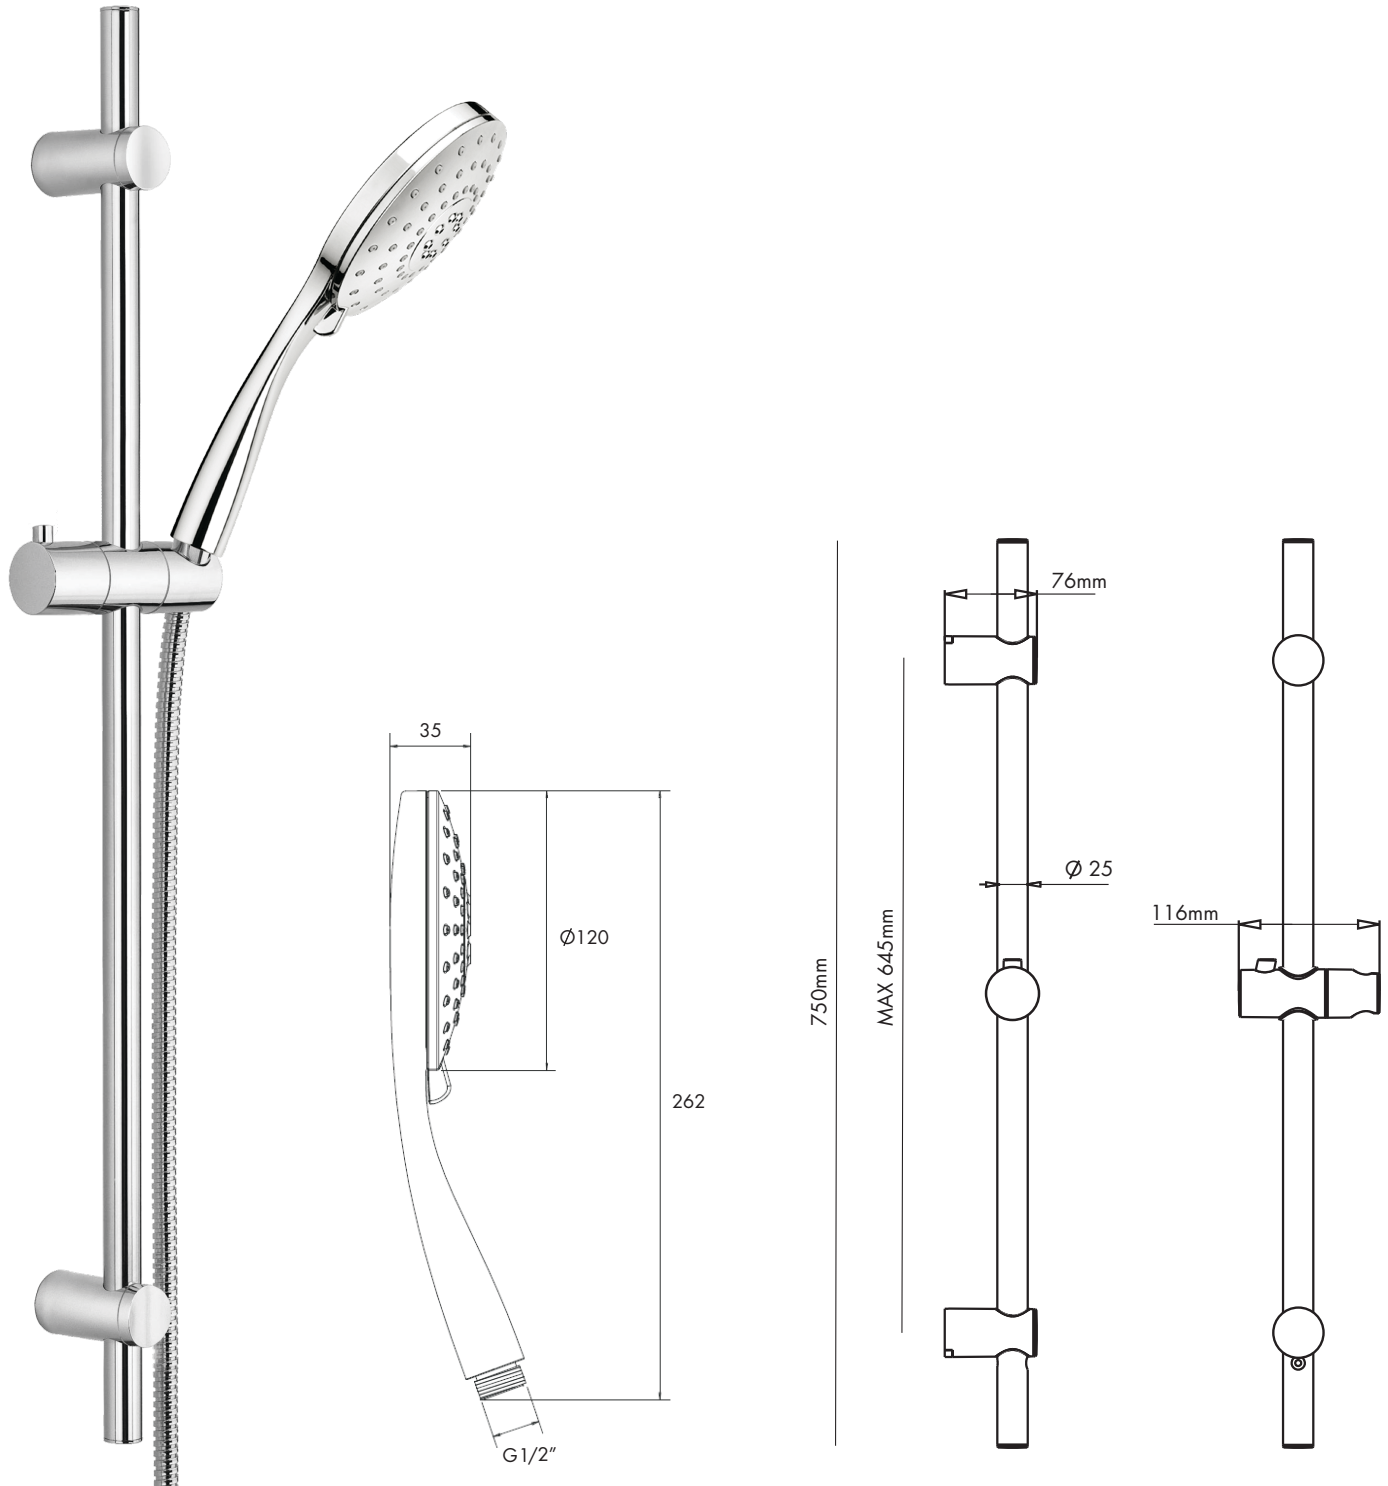

ARIEL 3F ON LIBERA RETRO-FIT RAIL ARHS+LRR2

DISTRIBUTED BY COLLIS REAL SHOWERS

5/10 MIRRA COURT, BUNDOORA VIC. 3083

EMAIL: sales@collisrealshowers.com.au PHONE: 03 94573130

www.collisrealshowers.com.au