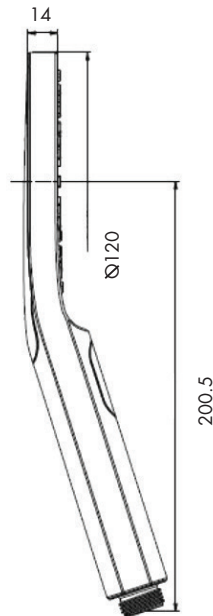

BAKARA 3F ROUND HS ON RETRO-FIT RAIL BRUSHED NICKEL H12013 BN+RR2

DISTRIBUTED BY COLLIS REAL SHOWERS

5/10 MIRRA COURT, BUNDOORA VIC. 3083

EMAIL: sales@collisrealshowers.com.au PHONE: 03 94573130

www.collisrealshowers.com.au