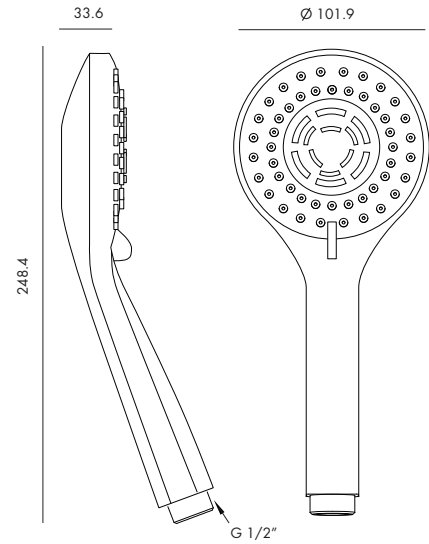

MIRAGE C ON COLL RAIL IW-HS3470+CR2

DISTRIBUTED BY COLLIS REAL SHOWERS

5/10 MIRRA COURT, BUNDOORA VIC. 3083

EMAIL: sales@collisrealshowers.com.au PHONE: 03 94573130

www.collisrealshowers.com.au