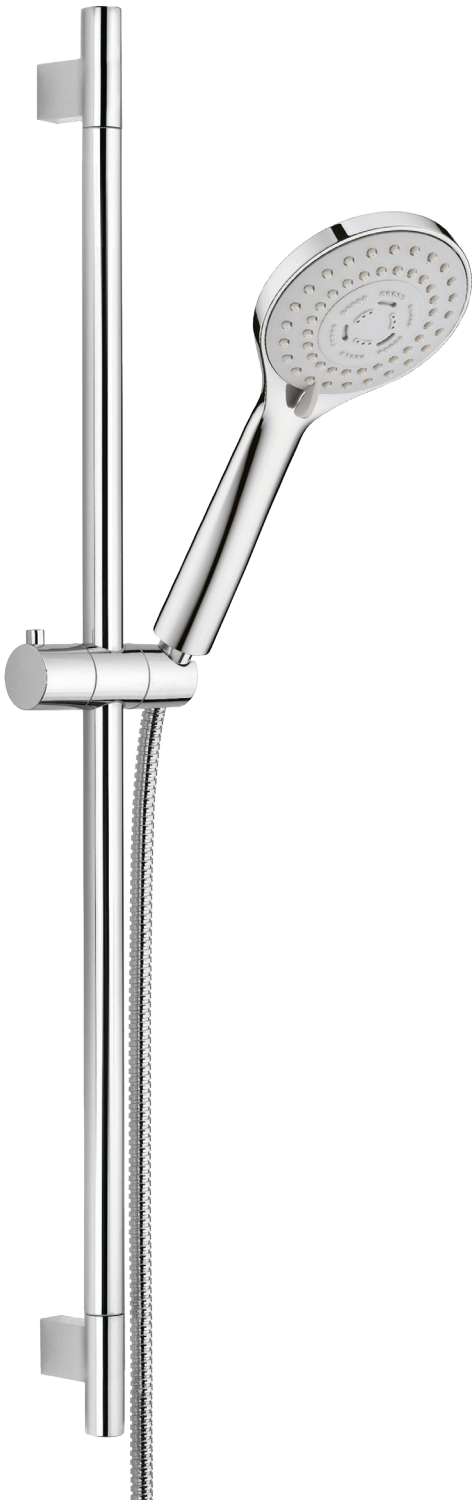

MIRAGE C ON COLL RAIL IW-HS3470+CR2

DISTRIBUTED BY COLLIS REAL SHOWERS

5/10 MIRRA COURT, BUNDOORA VIC. 3083

EMAIL: sales@collisrealshowers.com.au PHONE: 03 94573130

www.collisrealshowers.com.au