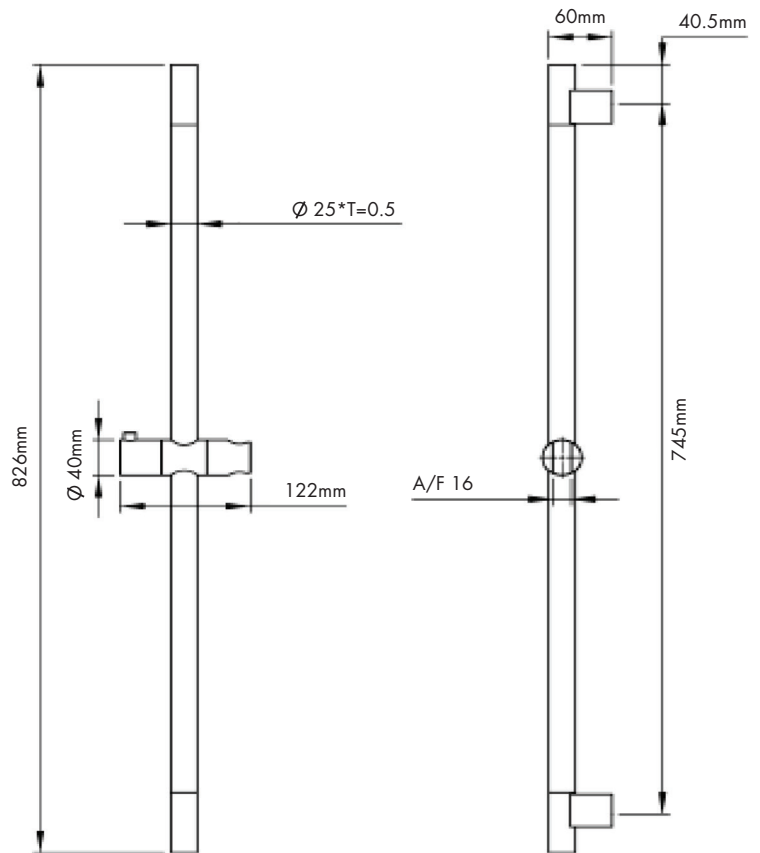

MIRAGE C ON COLL RAIL IW-HS3470+CR2

DISTRIBUTED BY COLLIS REAL SHOWERS

5/10 MIRRA COURT, BUNDOORA VIC. 3083

EMAIL: sales@collisrealshowers.com.au PHONE: 03 94573130

www.collisrealshowers.com.au