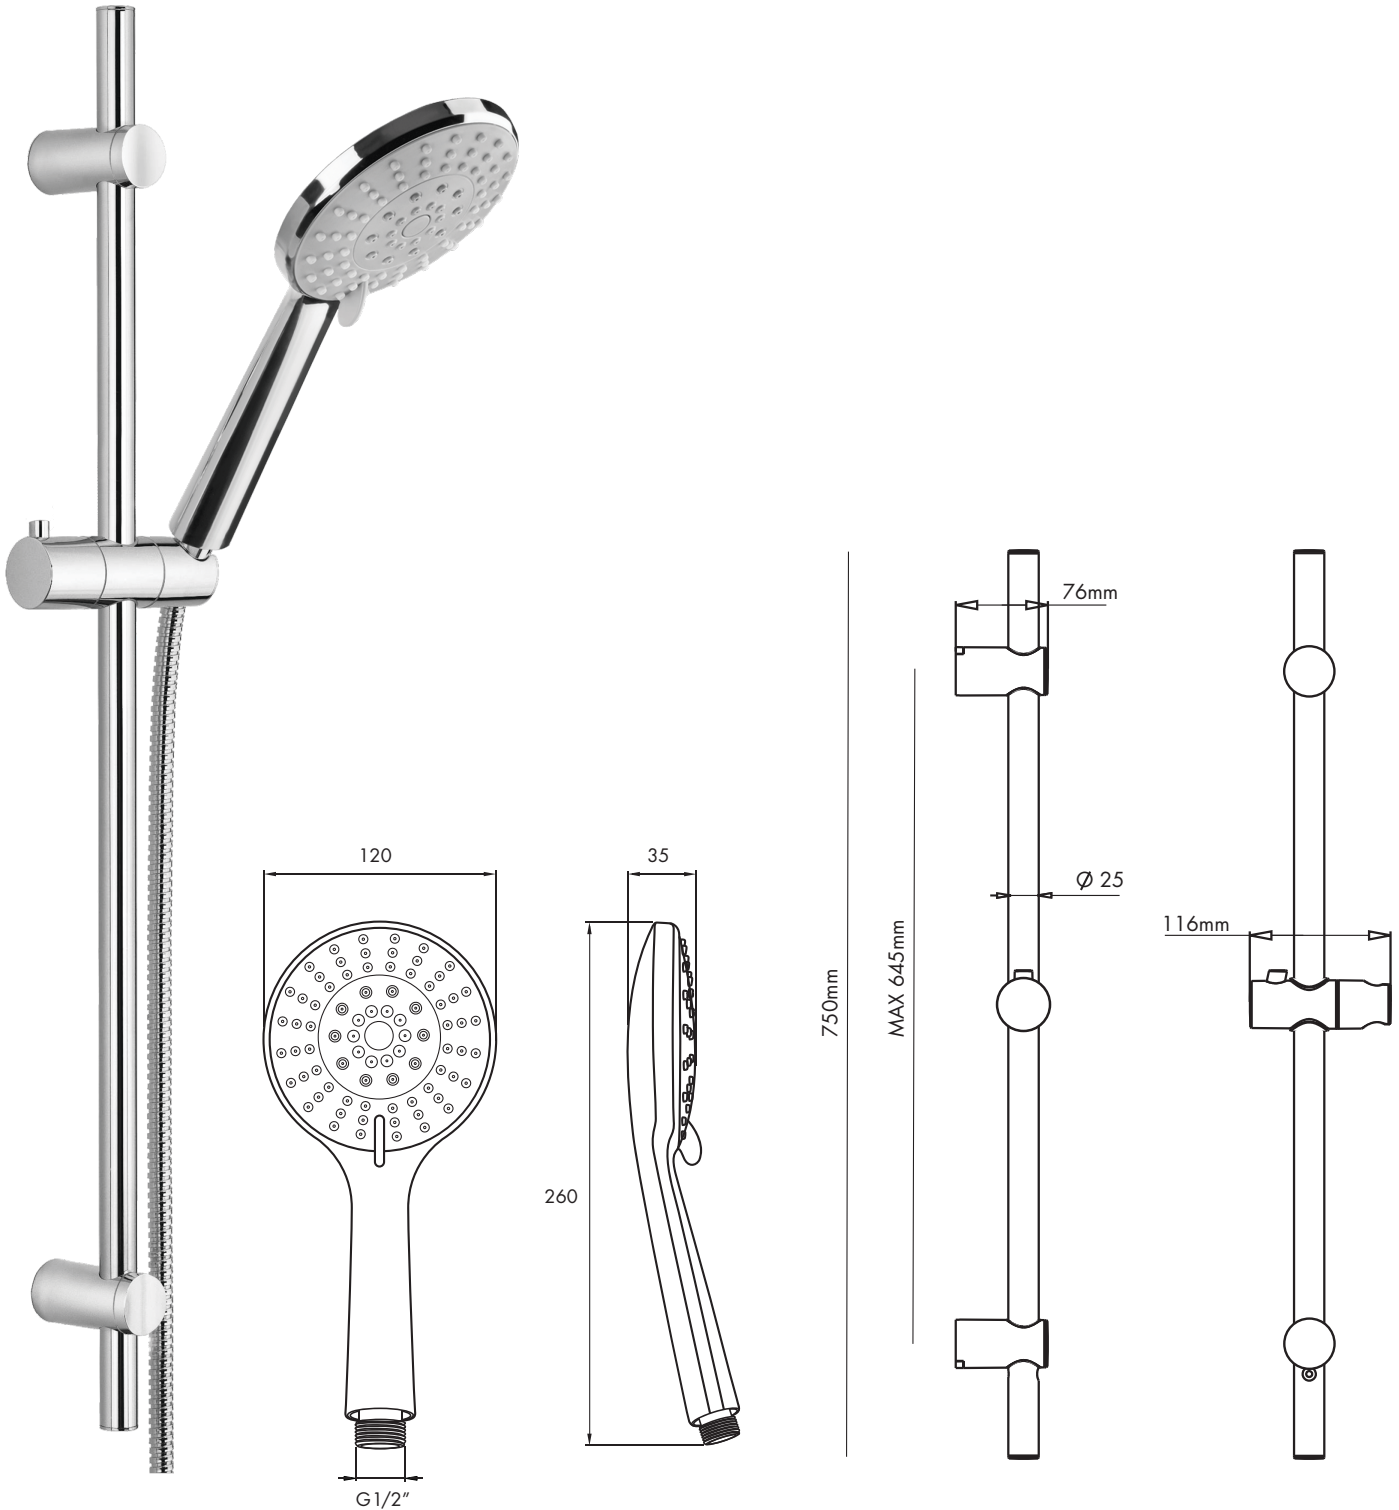

PAMELA 5F ON LIBERA RETRO-FIT RAIL PHS+LRR2

DISTRIBUTED BY COLLIS REAL SHOWERS

5/10 MIRRA COURT, BUNDOORA VIC. 3083

EMAIL: sales@collisrealshowers.com.au PHONE: 03 94573130

www.collisrealshowers.com.au