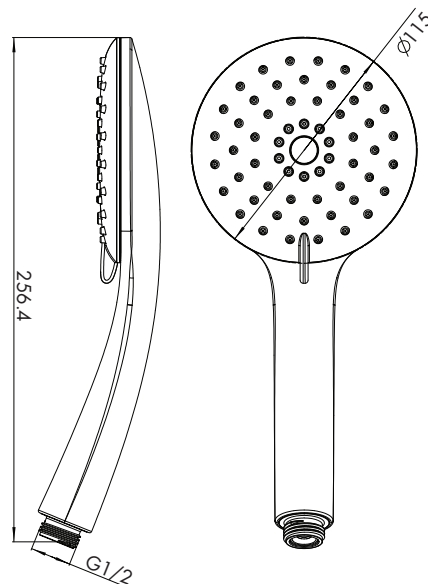

WILLOW 3F HAND SHOWER ON RETRO-FIT RAIL H20013-RR2

DISTRIBUTED BY COLLIS REAL SHOWERS

5/10 MIRRA COURT, BUNDOORA VIC. 3083

EMAIL: sales@collisrealshowers.com.au PHONE: 03 94573130

www.collisrealshowers.com.au