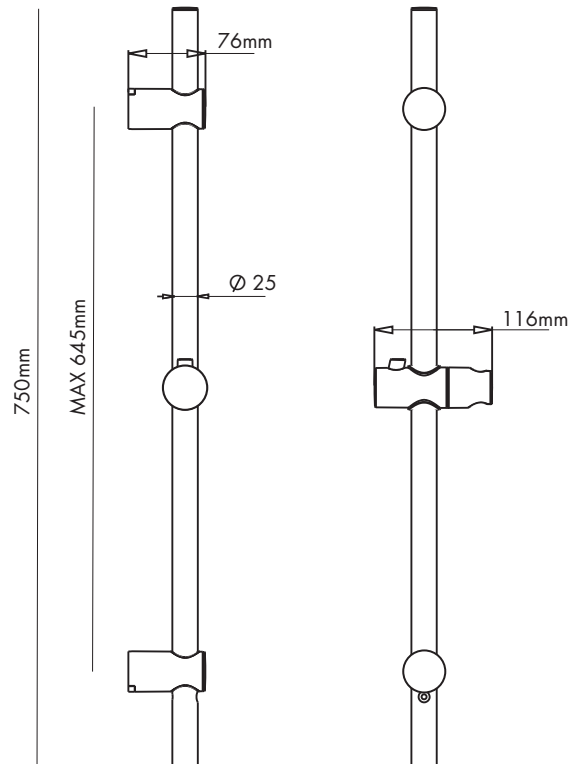

WILLOW 3F HAND SHOWER ON RETRO-FIT RAIL H20013-RR2

DISTRIBUTED BY COLLIS REAL SHOWERS

5/10 MIRRA COURT, BUNDOORA VIC. 3083

EMAIL: sales@collisrealshowers.com.au PHONE: 03 94573130

www.collisrealshowers.com.au